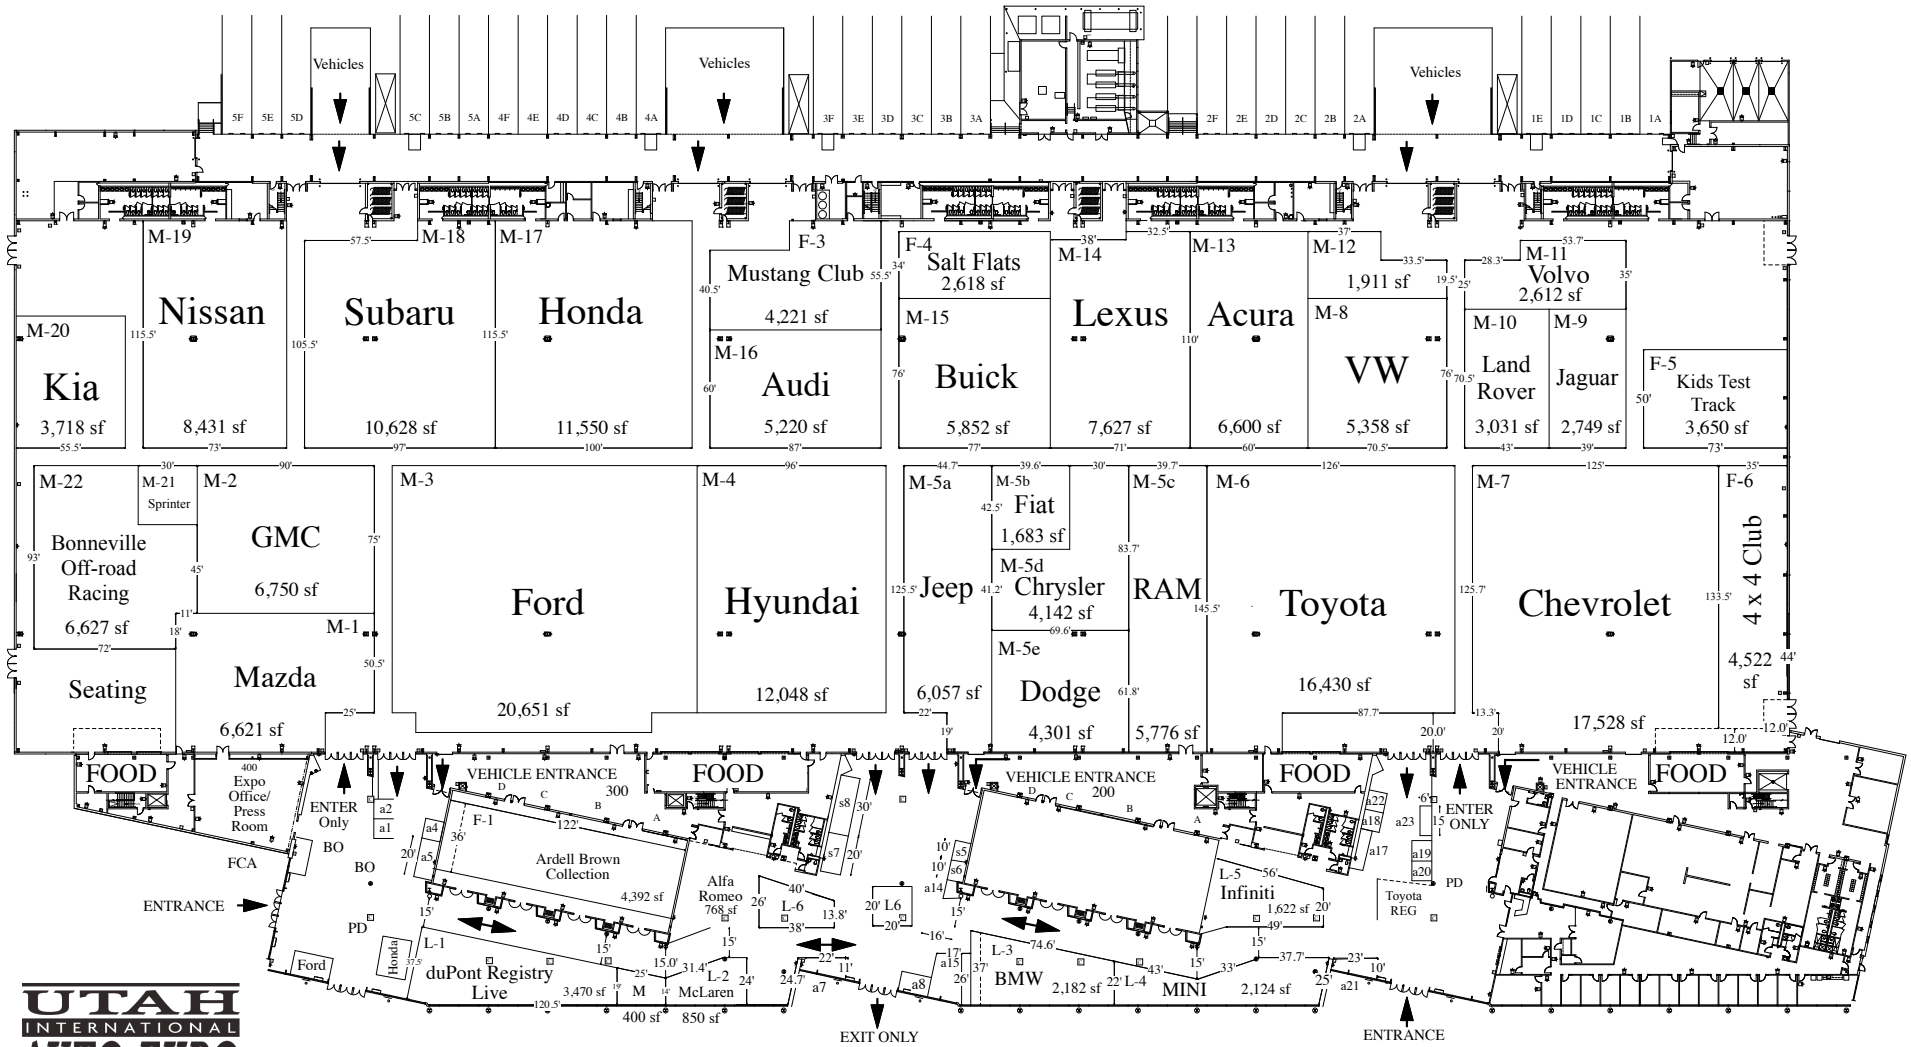

Exhibitor Parking

January 12-15, 2018
 South Towne Exposition Center
 Sandy, Utah

Free Public Parking Lot

Door Widths
 The doors that lead into meeting rooms 200 and 300 from the service areas-
 92.5" wide X 95" high
 The double doors that lead to the concourse from the service areas-
 86.5" wide X 95" high
 The rollup doors that lead from the exhibit halls to the service areas-
 86.5" wide X 108" high

Display
 Height Max
 M Spaces 24'-0"
 L Spaces Angled Ceiling
 Contact Event Services
 for Ceiling Diagram

Exhibit
 Setbacks
 on aisles 1'-0"
 on exhibits
 2'-0"
 on walls 4'-0"

Design Date: Jan. 5, 2018