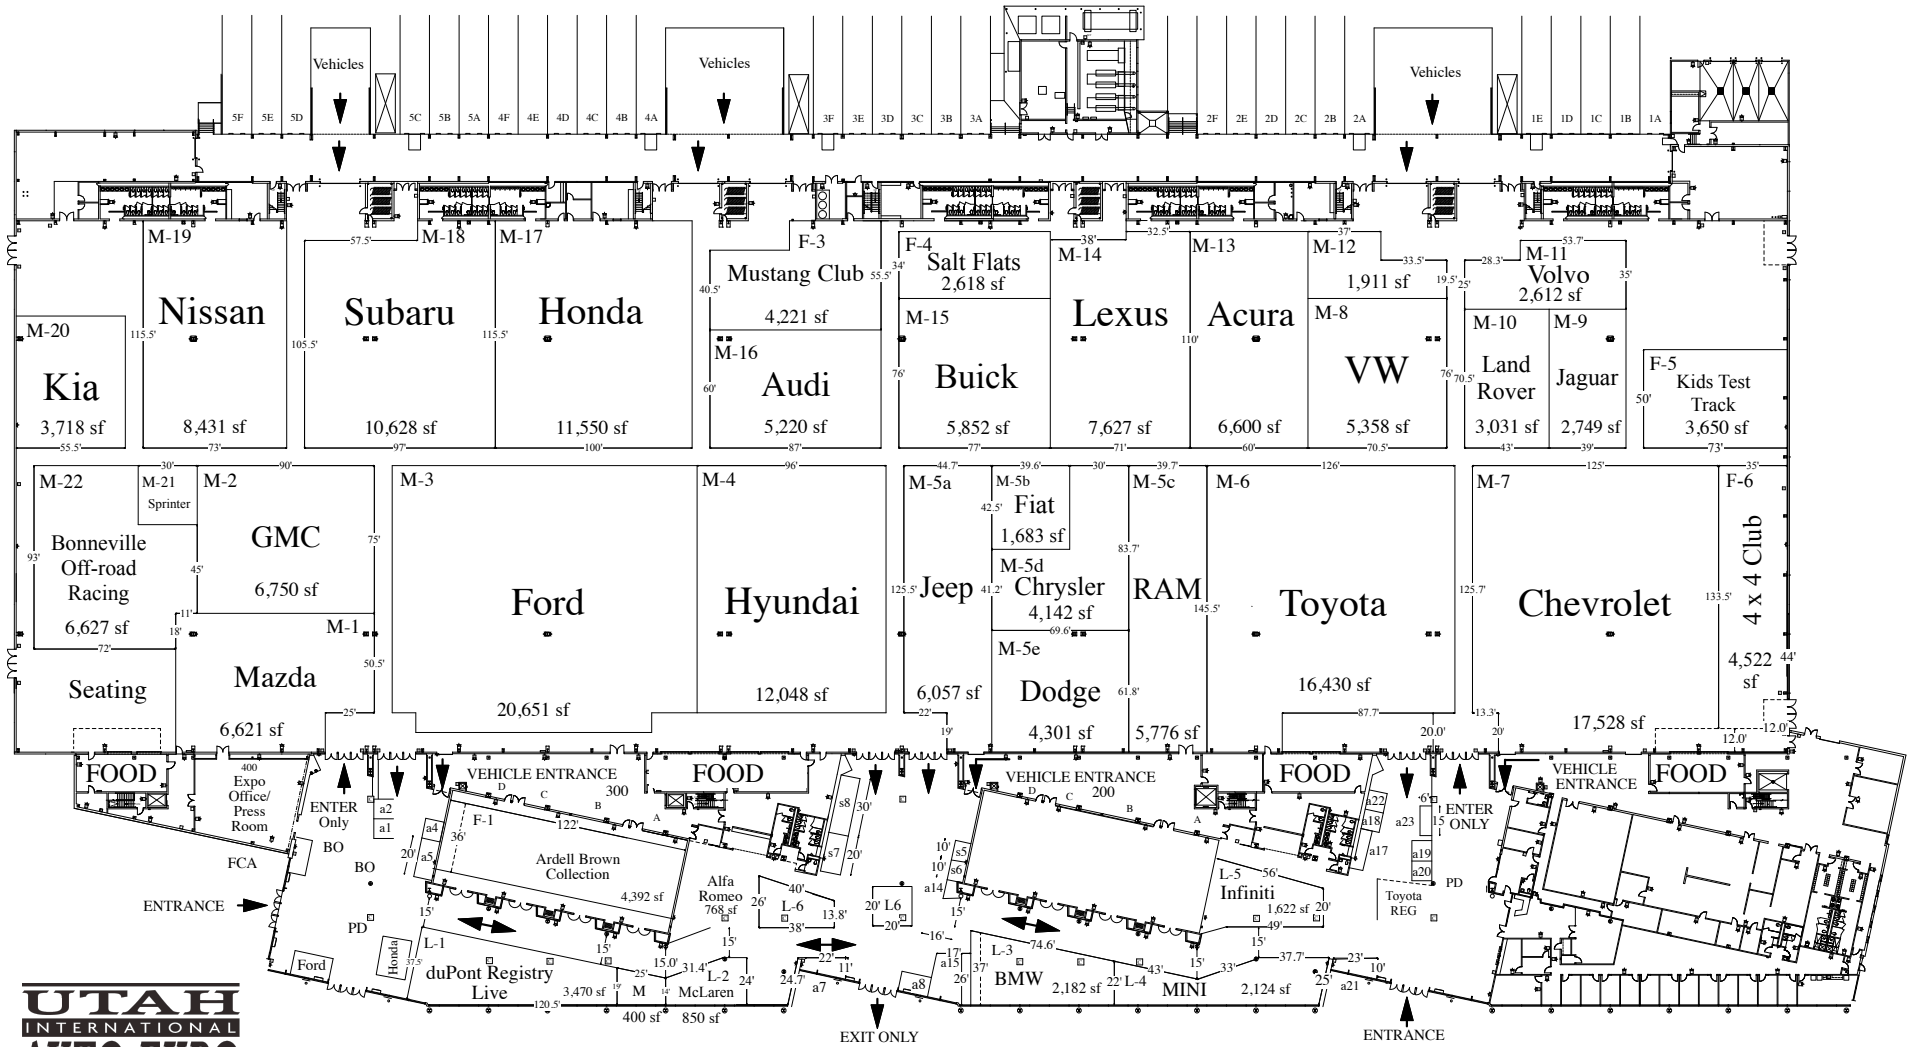

Exhibitor Parking

January 12-15, 2018
South Towne Exposition Center
Sandy, Utah

Free Public Parking Lot

Door Widths
The doors that lead into meeting rooms 200 and 300 from the service areas-
92.5" wide X 95" high
The double doors that lead to the concourse from the service areas-
86.5" wide X 95" high
The rollup doors that lead from the exhibit halls to the service areas-
86.5" wide X 108" high

Display
Height Max

M Spaces 24'-0"
L Spaces Angled Ceiling
Contact Event Services
for Ceiling Diagram

Exhibit
Setbacks

on aisles 1'-0"
on exhibits
2'-0"
on walls 4'-0"

Design Date: Jan. 5, 2018