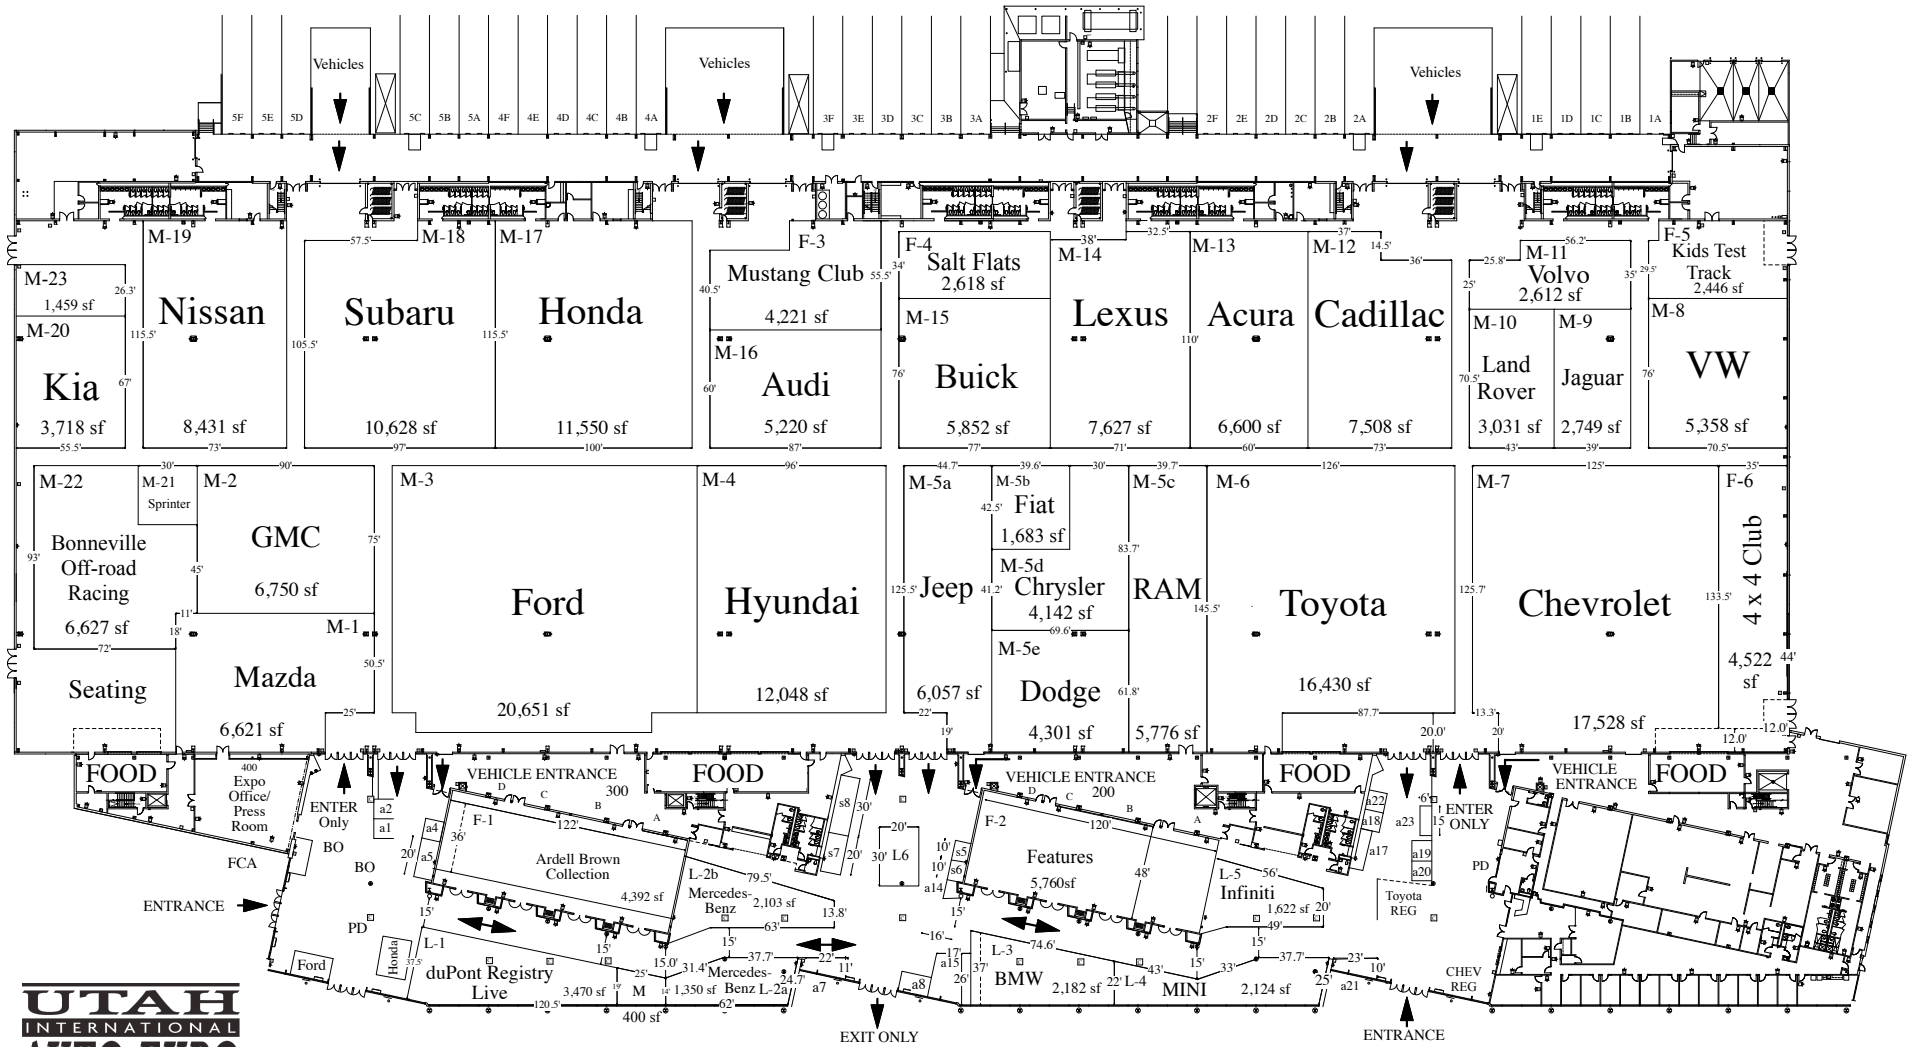

Exhibitor Parking

January 12-15, 2018
 South Towne Exposition Center
 Sandy, Utah

Free Public Parking Lot

Door Widths
 The doors that lead into meeting rooms 200 and 300 from the service areas-
 92.5" wide X 95" high

The double doors that lead to the concourse from the service areas-
 86.5" wide X 95" high

The rollup doors that lead from the exhibit halls to the service areas-
 86.5" wide X 108" high

Display
 Height Max

M Spaces 24'-0"
 L Spaces Angled Ceiling
 Contact Event Services
 for Ceiling Diagram

Exhibit
 Setbacks

on aisles 1'-0"
 on exhibits
 2'-0"
 on walls 4'-0"

Design Date: Nov. 18, 2017