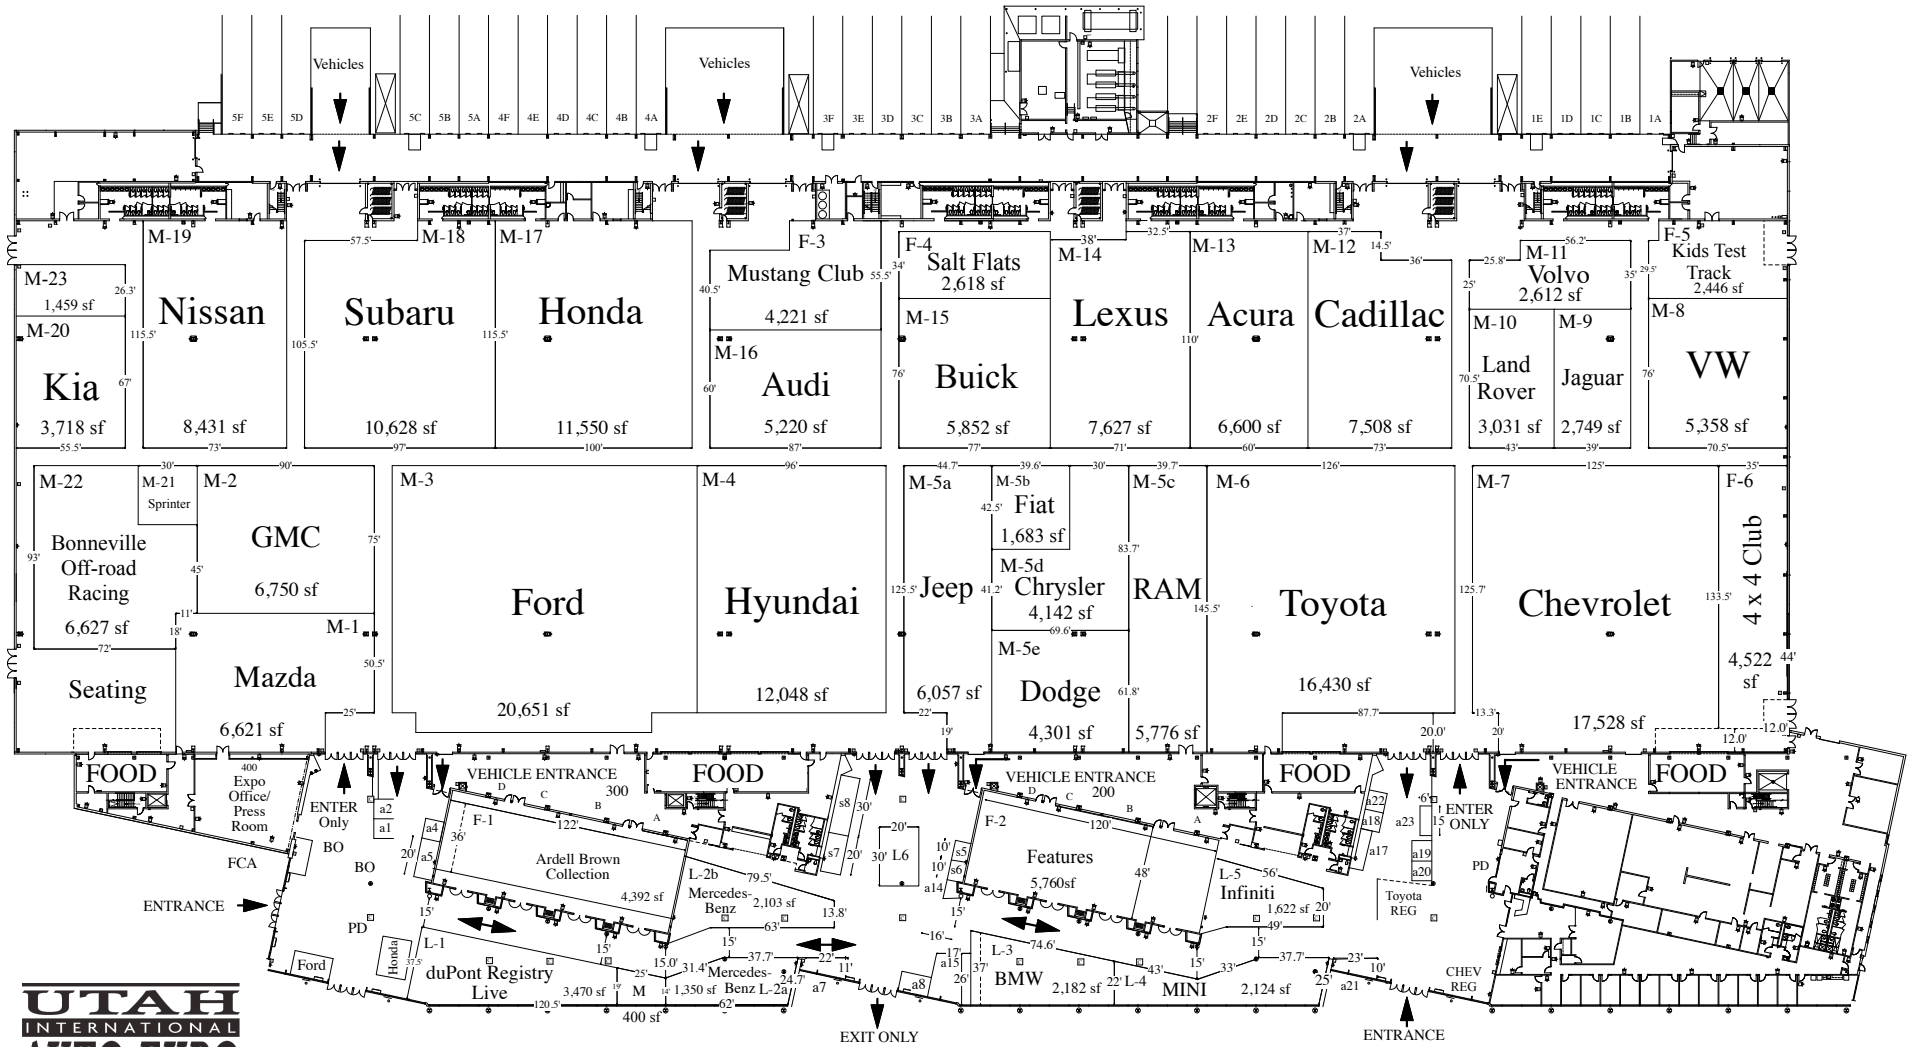

# Exhibitor Parking

January 12-15, 2018  
 South Towne Exposition Center  
 Sandy, Utah

## Free Public Parking Lot

Door Widths  
 The doors that lead into meeting rooms 200 and 300 from the service areas-  
 92.5" wide X 95" high  
 The double doors that lead to the concourse from the service areas-  
 86.5" wide X 95" high  
 The rollup doors that lead from the exhibit halls to the service areas-  
 86.5" wide X 108" high

## Display Height Max

M Spaces 24'-0"  
 L Spaces Angled Ceiling  
 Contact Event Services  
 for Ceiling Diagram

## Exhibit Setbacks

on aisles 1'-0"  
 on exhibits  
 2'-0"  
 on walls 4'-0"

Design Date: Nov. 18, 2017