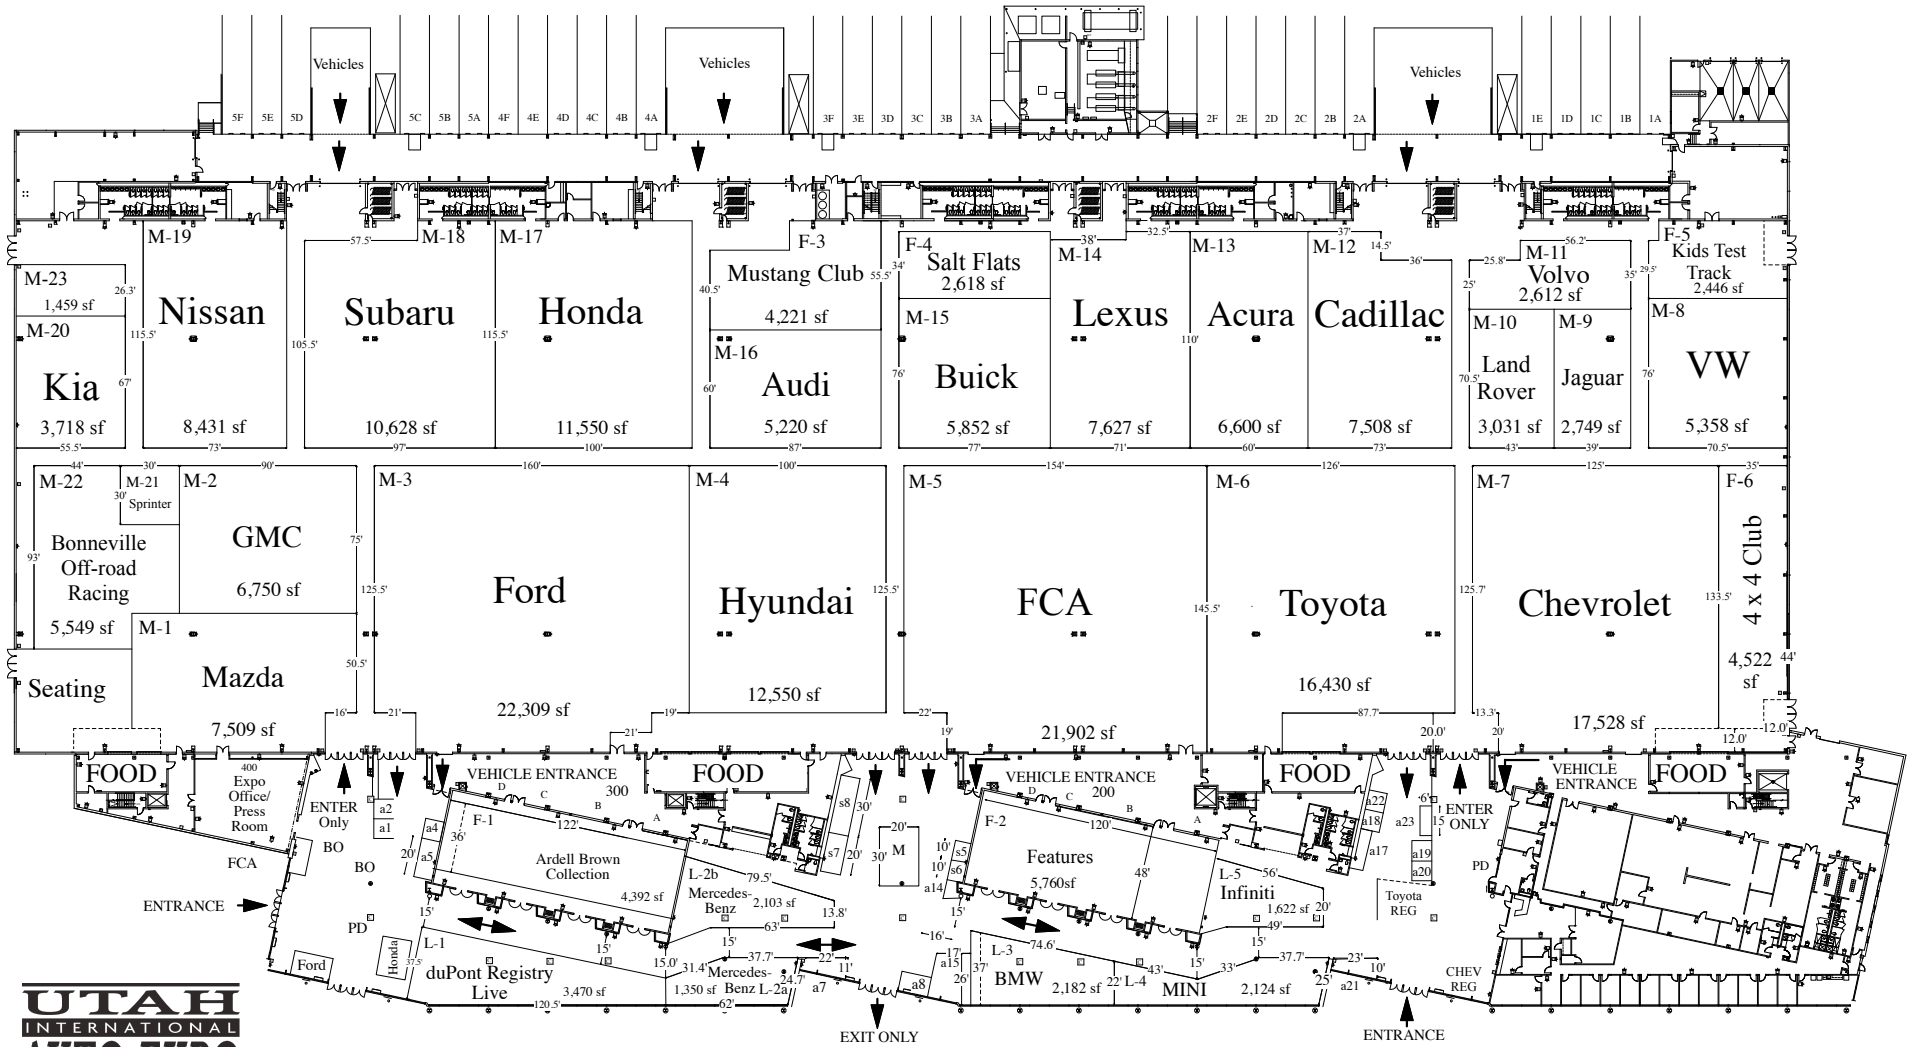

Exhibitor Parking

January 12-15, 2018  
South Towne Exposition Center  
Sandy, Utah

Free Public Parking Lot

Door Widths  
The doors that lead into meeting rooms 200 and 300 from the service areas-  
92.5" wide X 95" high  
The double doors that lead to the concourse from the service areas-  
86.5" wide X 95" high  
The rollup doors that lead from the exhibit halls to the service areas-  
86.5" wide X 108" high

Display  
Height Max

M Spaces 24'-0"  
L Spaces Angled Ceiling  
Contact Event Services  
for Ceiling Diagram

Exhibit  
Setbacks

on aisles 1'-0"  
on exhibits  
2'-0"  
on walls 4'-0"

Design Date: July 19, 2017