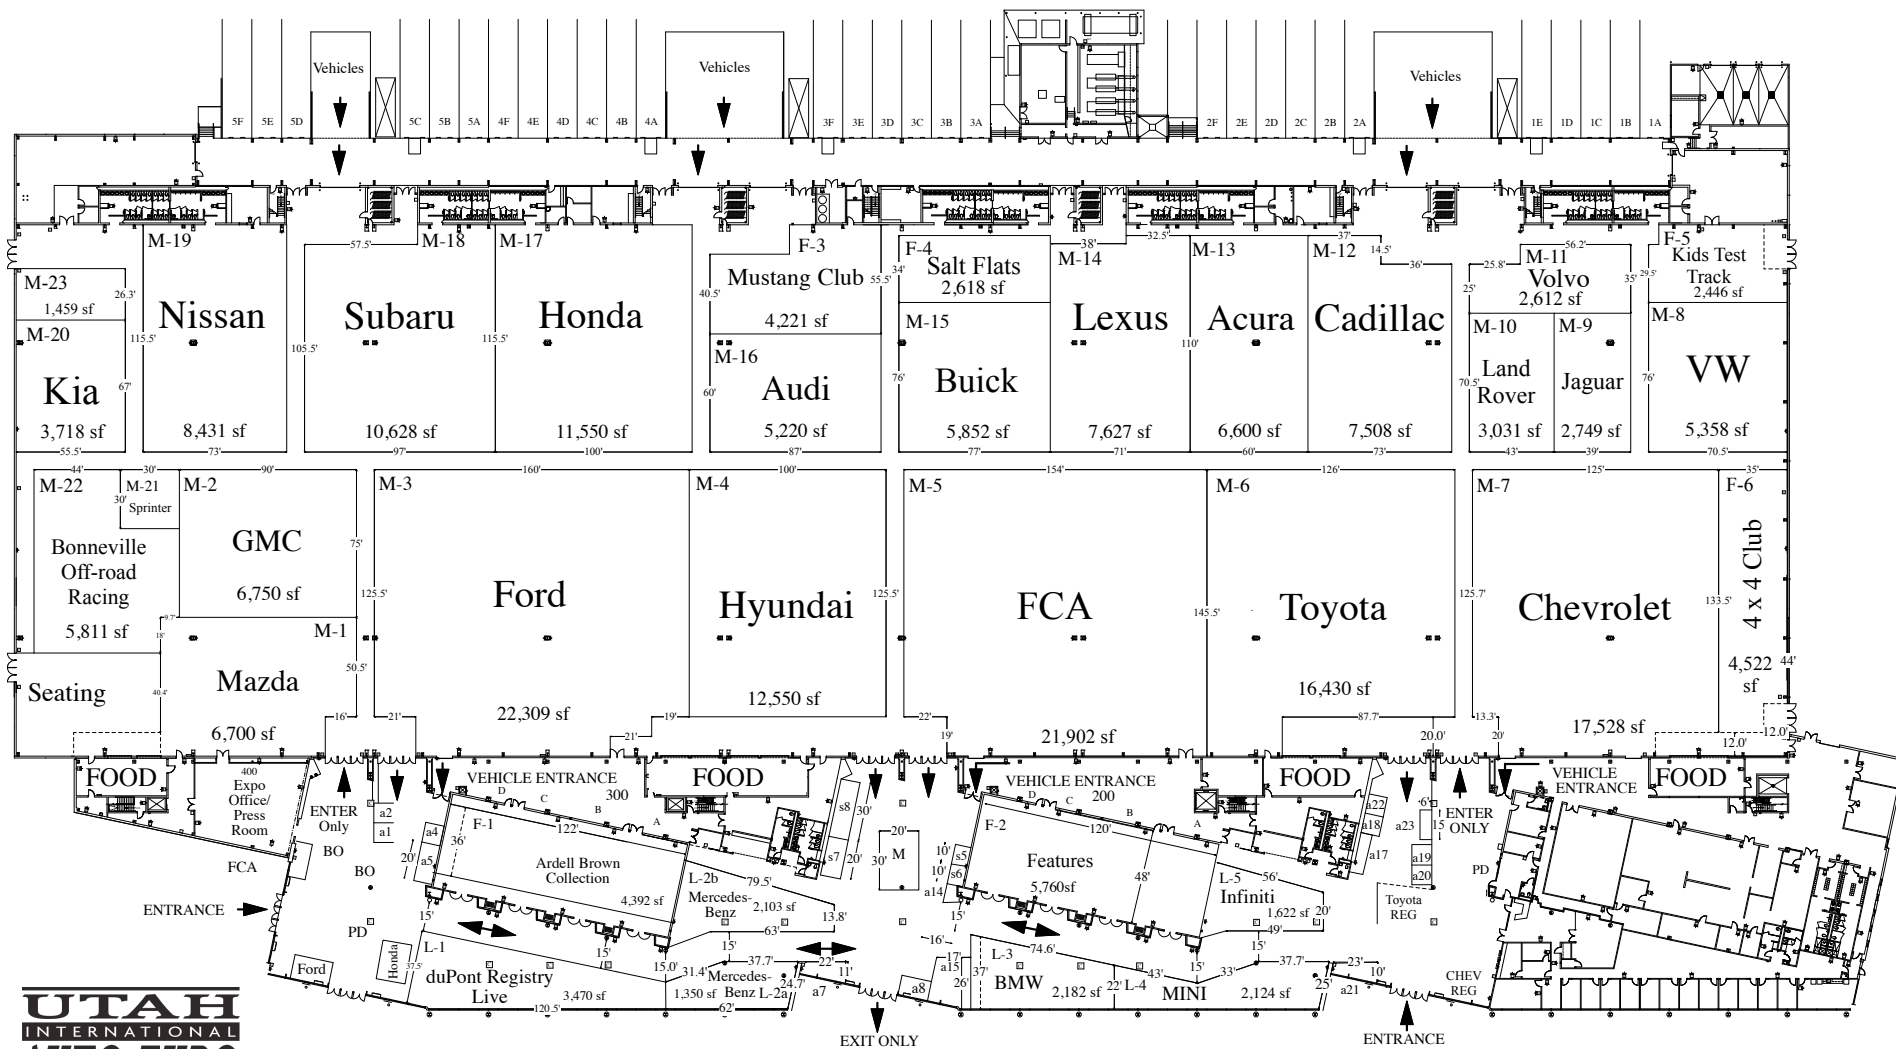

Exhibitor Parking

January 12-15, 2018
South Towne Exposition Center
Sandy, Utah

Free Public Parking Lot

Door Widths
The doors that lead into meeting rooms 200 and 300 from the service areas-
92.5" wide X 95" high
The double doors that lead to the concourse from the service areas-
86.5" wide X 95" high
The rollup doors that lead from the exhibit halls to the service areas-
86.5" wide X 108" high

Display
Height Max

M Spaces 24'-0"
L Spaces Angled Ceiling
Contact Event Services
for Ceiling Diagram

Exhibit
Setbacks

on aisles 1'-0"
on exhibits
2'-0"
on walls 4'-0"

Design Date: August 24, 2017