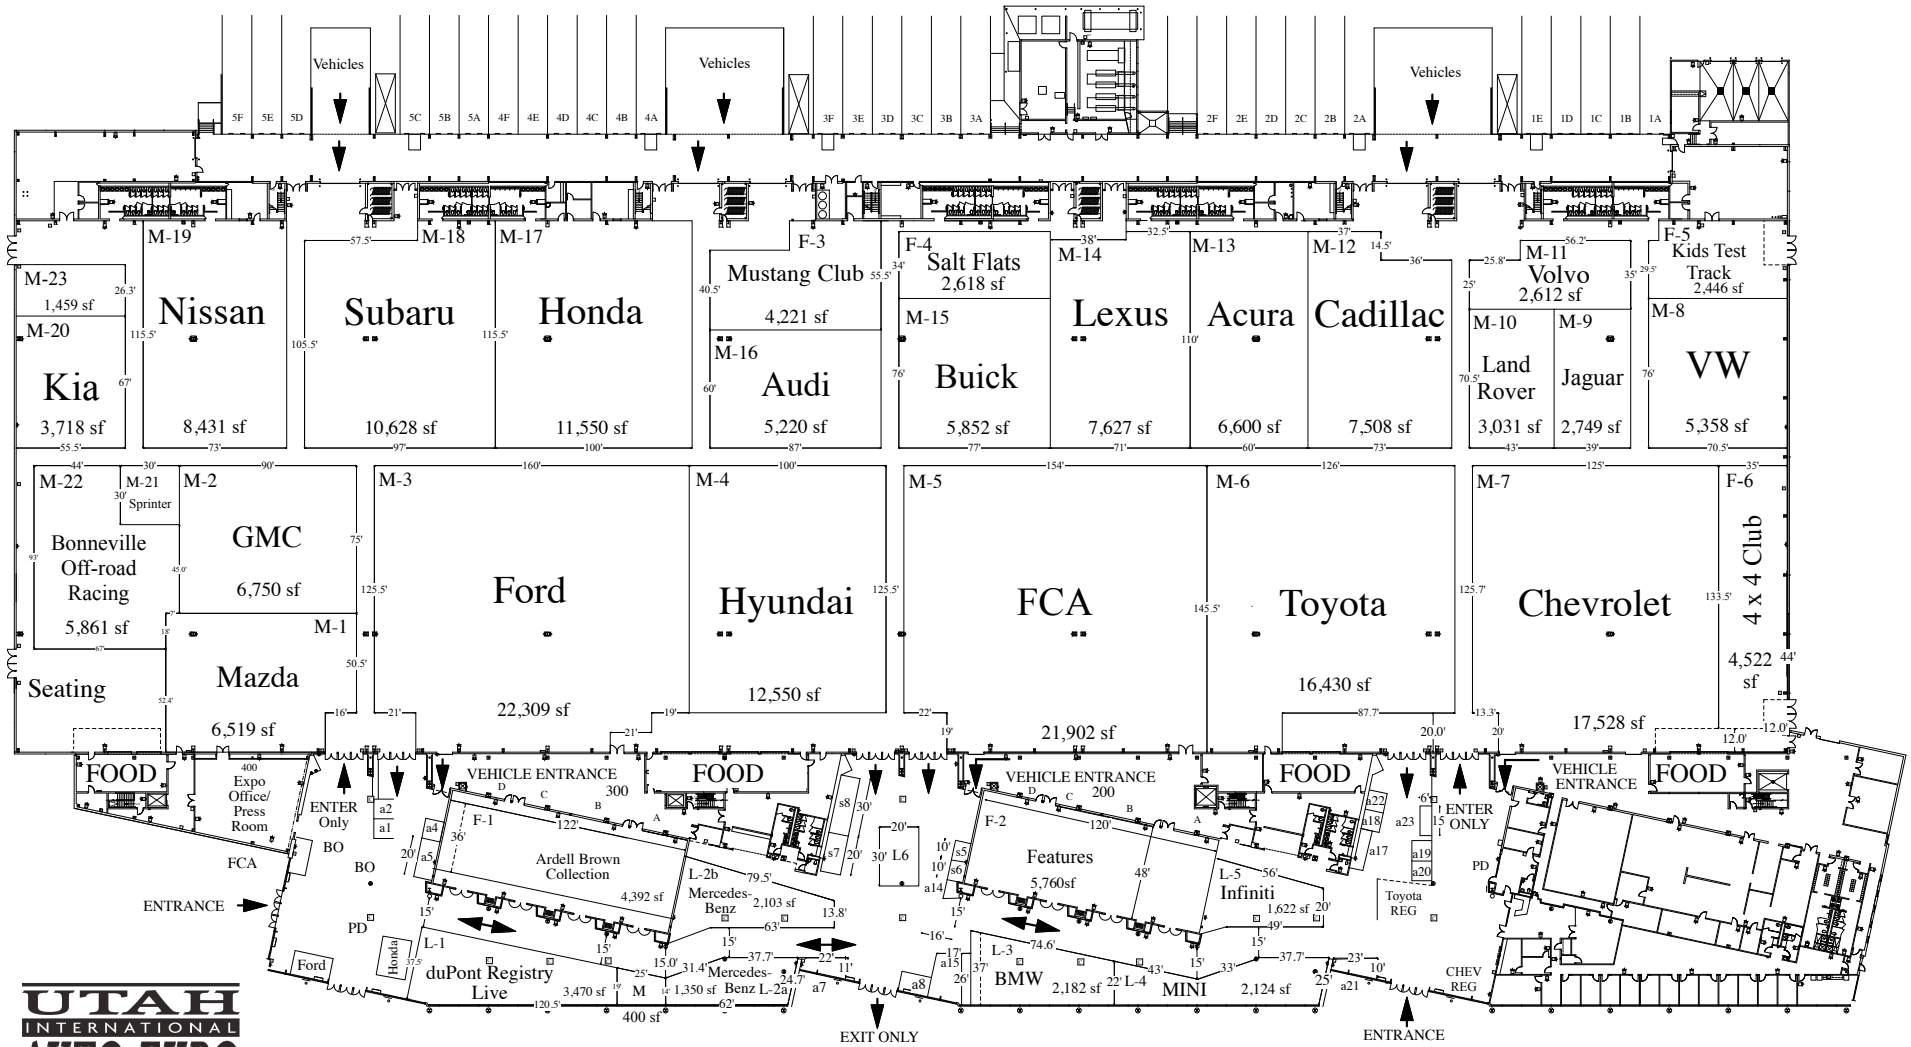

Exhibitor Parking

January 12-15, 2018
 South Towne Exposition Center
 Sandy, Utah

Free Public Parking Lot

Door Widths
 The doors that lead into meeting rooms 200 and 300 from the service areas-
 92.5" wide X 95" high
 The double doors that lead to the concourse from the service areas-
 86.5" wide X 95" high
 The rollup doors that lead from the exhibit halls to the service areas-
 86.5" wide X 108" high

Display
 Height Max
 M Spaces 24'-0"
 L Spaces Angled Ceiling
 Contact Event Services
 for Ceiling Diagram

Exhibit
 Setbacks
 on aisles 1'-0"
 on exhibits
 2'-0"
 on walls 4'-0"

Design Date: Sept. 10, 2017