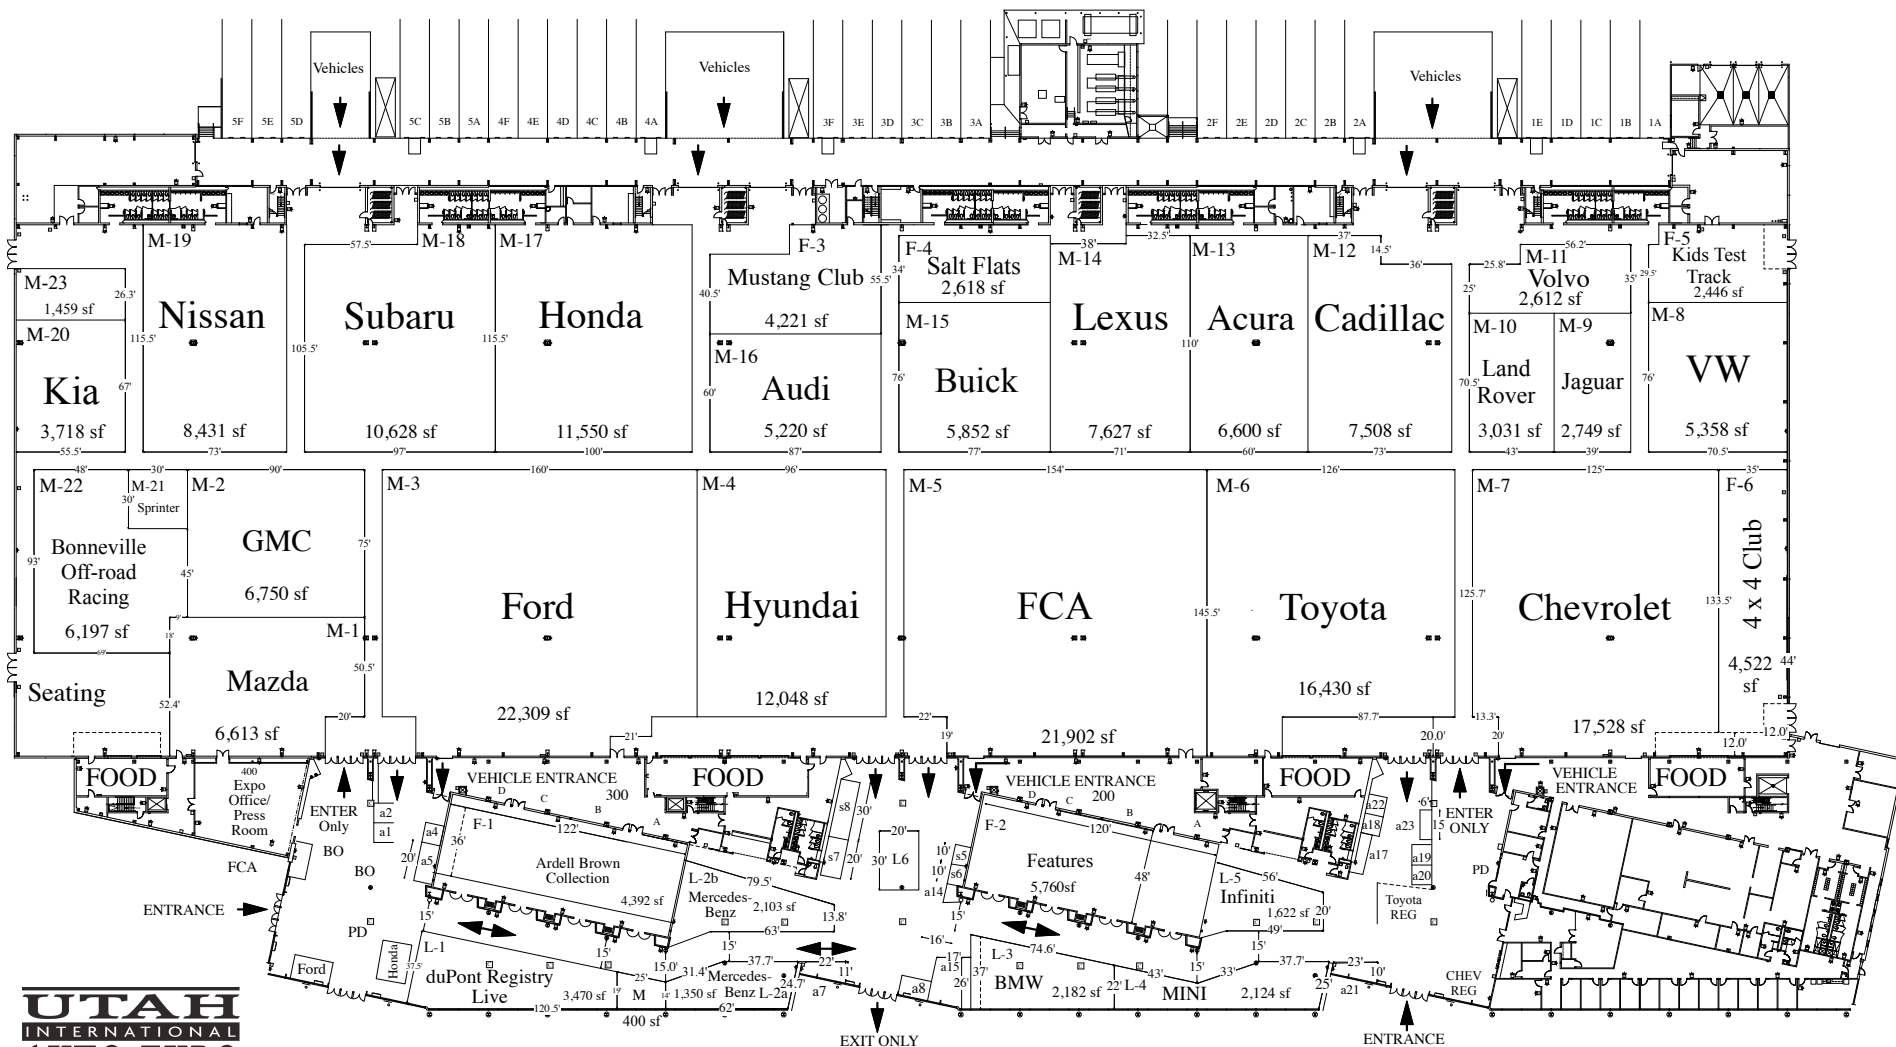

Exhibitor Parking

January 12-15, 2018  
 South Towne Exposition Center  
 Sandy, Utah

Free Public Parking Lot

Door Widths  
 The doors that lead into meeting rooms 200 and 300 from the service areas-  
 92.5" wide X 95" high  
 The double doors that lead to the concourse from the service areas-  
 86.5" wide X 95" high  
 The rollup doors that lead from the exhibit halls to the service areas-  
 86.5" wide X 108" high

Display Height Max

M Spaces 24'-0"  
 L Spaces Angled Ceiling  
 Contact Event Services  
 for Ceiling Diagram

Exhibit Setbacks

on aisles 1'-0"  
 on exhibits  
 2'-0"  
 on walls 4'-0"

Design Date: Sept. 25, 2017