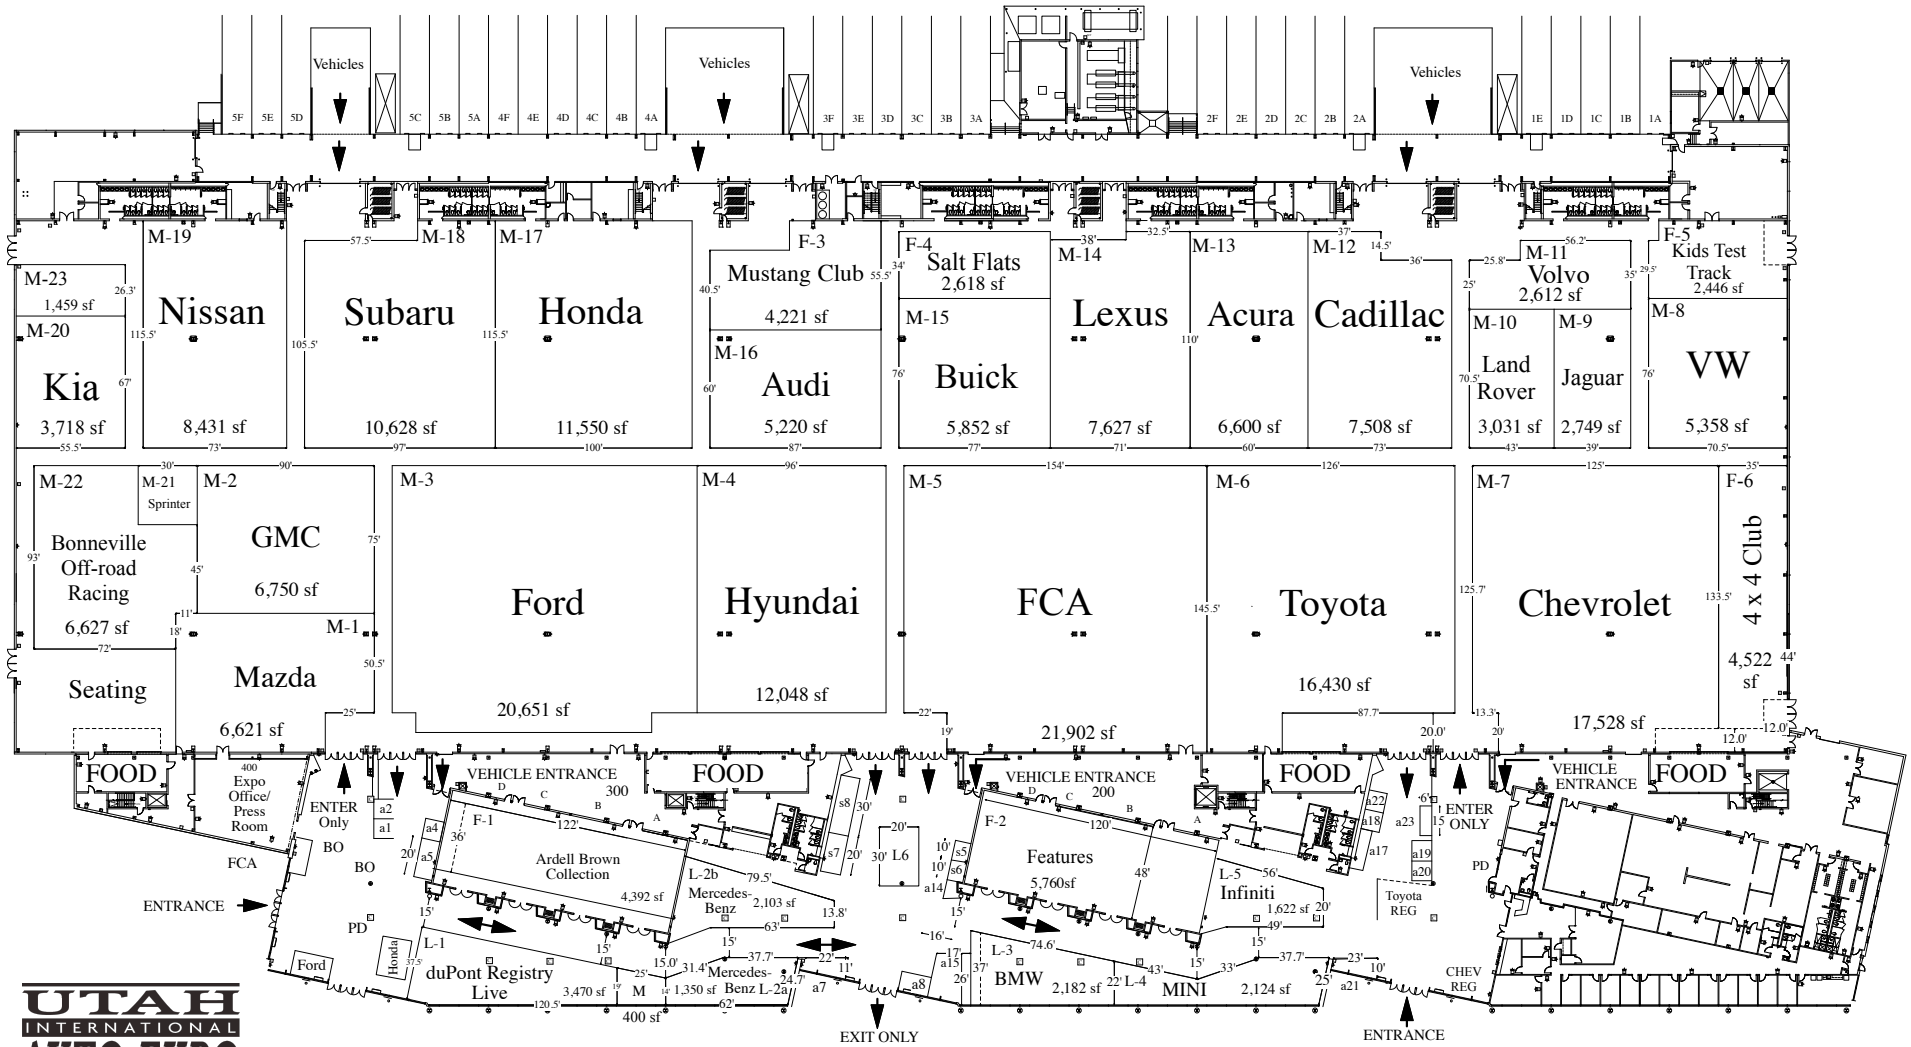

Exhibitor Parking

January 12-15, 2018
 South Towne Exposition Center
 Sandy, Utah

Free Public Parking Lot

Door Widths
 The doors that lead into meeting rooms 200 and 300 from the service areas-
 92.5" wide X 95" high
 The double doors that lead to the concourse from the service areas-
 86.5" wide X 95" high
 The rollup doors that lead from the exhibit halls to the service areas-
 86.5" wide X 108" high

Display
 Height Max
 M Spaces 24'-0"
 L Spaces Angled Ceiling
 Contact Event Services
 for Ceiling Diagram

Exhibit
 Setbacks
 on aisles 1'-0"
 on exhibits
 2'-0"
 on walls 4'-0"

Design Date: Nov. 13, 2017