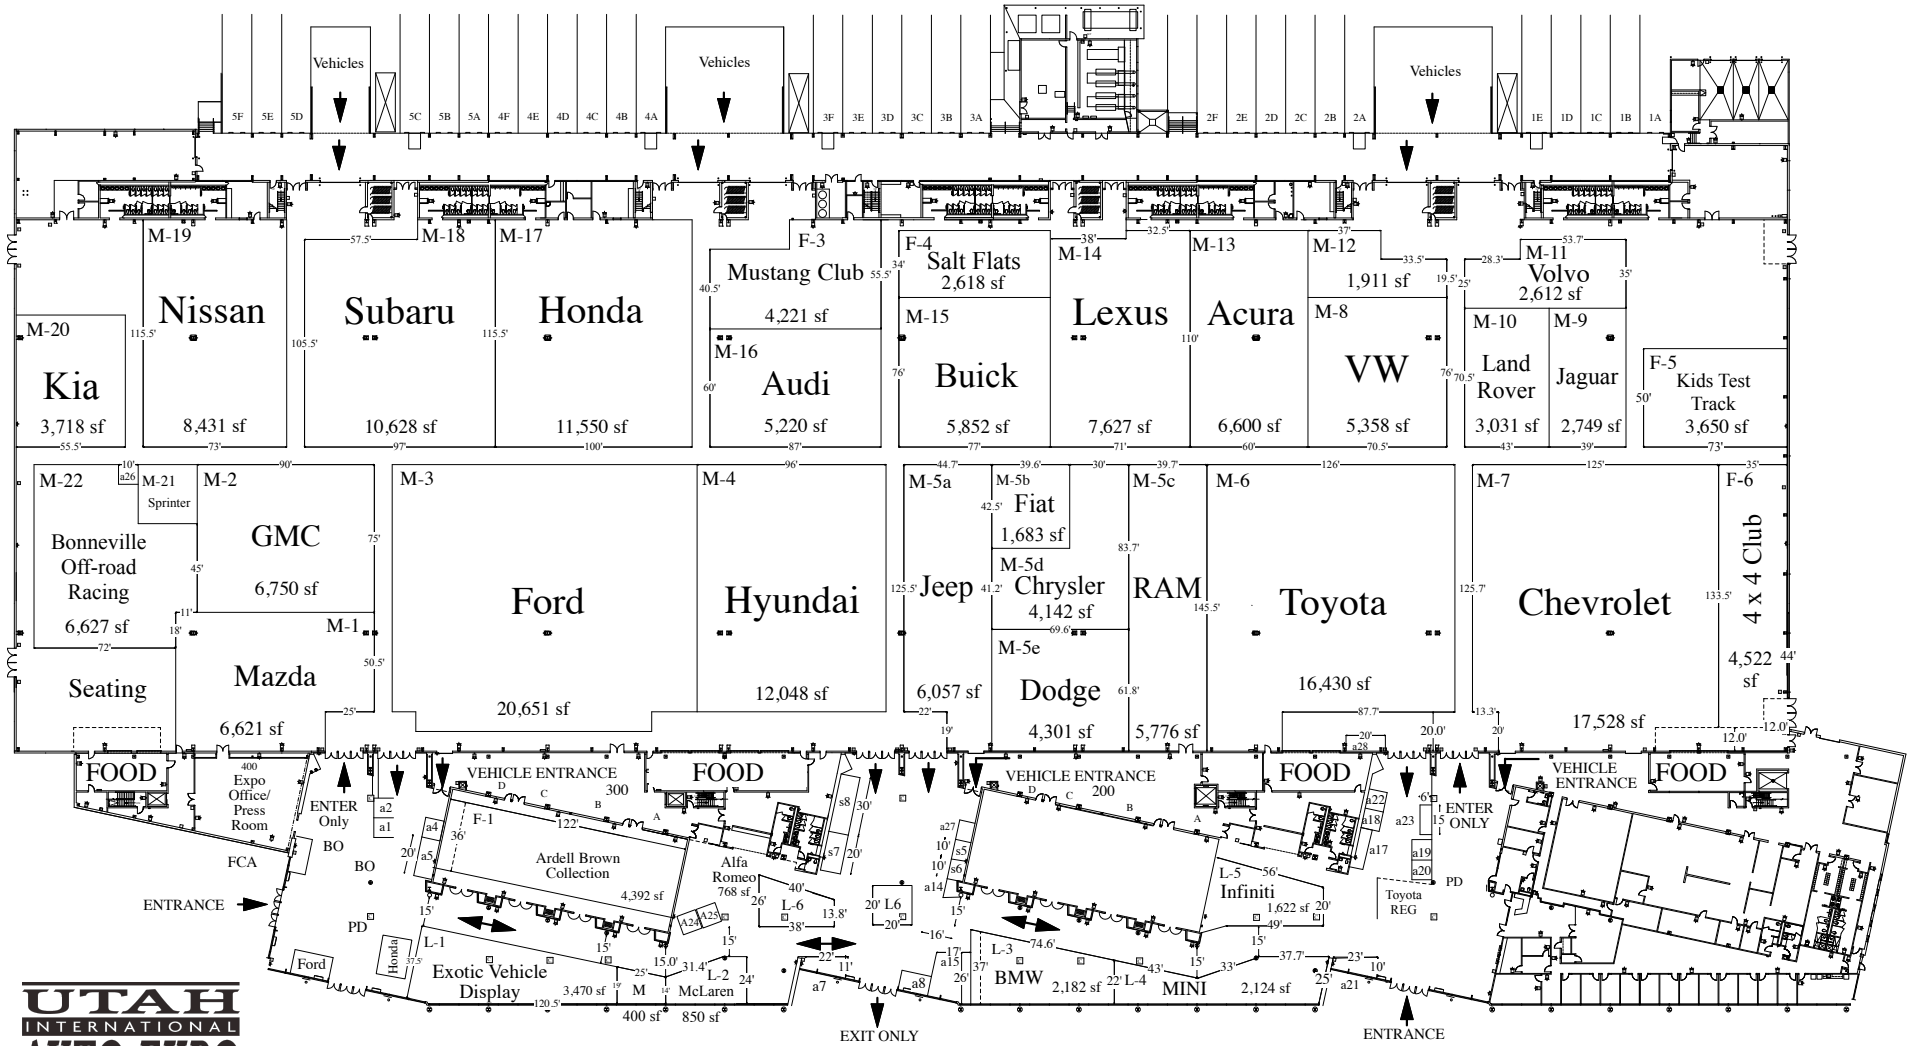

Exhibitor Parking

January 11-14, 2019
 South Towne Exposition Center
 Sandy, Utah

Free Public Parking Lot

Door Widths
 The doors that lead into meeting rooms 200 and 300 from the service areas-
 92.5" wide X 95" high
 The double doors that lead to the concourse from the service areas-
 86.5" wide X 95" high
 The rollup doors that lead from the exhibit halls to the service areas-
 86.5" wide X 108" high

Display
 Height Max
 M Spaces 24'-0"
 L Spaces Angled Ceiling
 Contact Event Services
 for Ceiling Diagram

Exhibit
 Setbacks
 on aisles 1'-0"
 on exhibits
 2'-0"
 on walls 4'-0"

Design Date: April 25, 2018