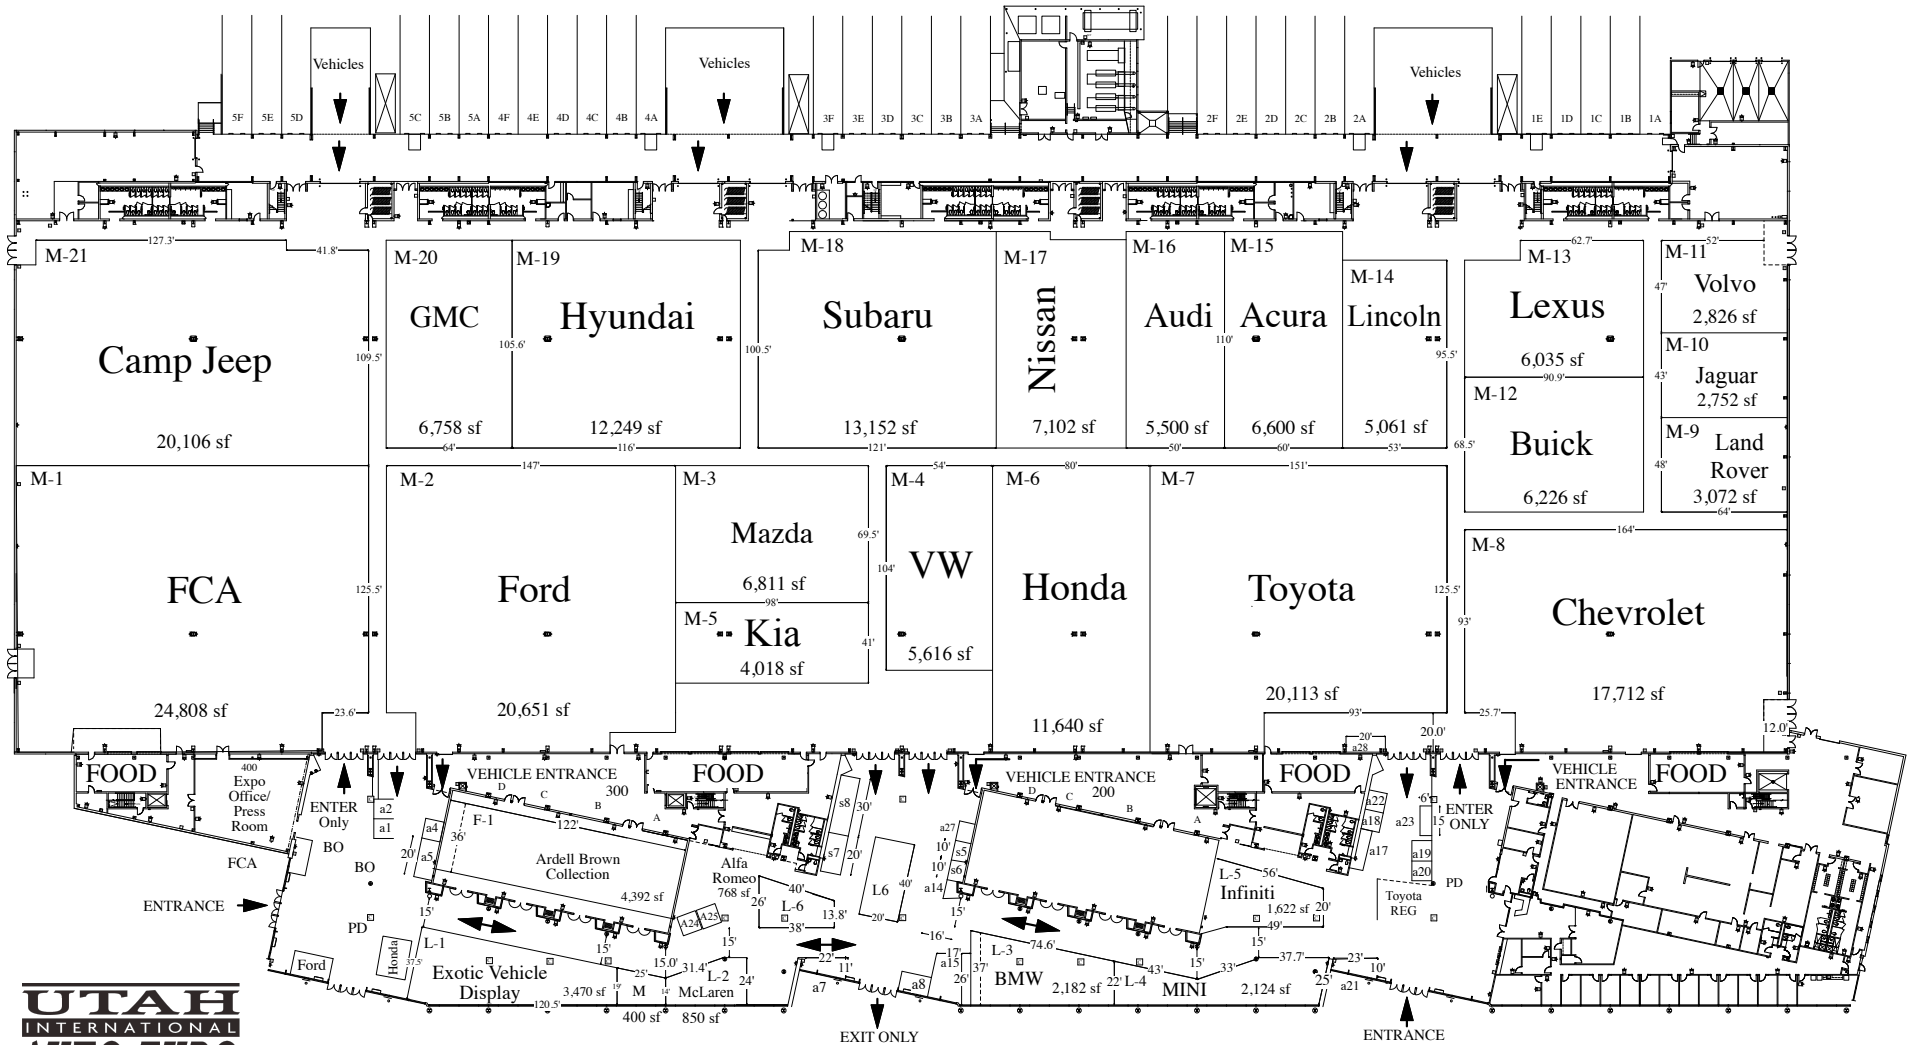

Exhibitor Parking

January 18-21, 2019
Mountain America Expo Center
Sandy, Utah

Free Public Parking Lot

Door Widths
The doors that lead into meeting rooms 200 and 300 from the service areas-
92.5" wide X 95" high
The double doors that lead to the concourse from the service areas-
86.5" wide X 95" high
The rollup doors that lead from the exhibit halls to the service areas-
86.5" wide X 108" high

Display Height Max

M Spaces 24'-0"
L Spaces Angled Ceiling
Contact Event Services
for Ceiling Diagram

Exhibit Setbacks

on aisles 1'-0"
on exhibits
2'-0"
on walls 4'-0"

Design Date: August 6, 2018