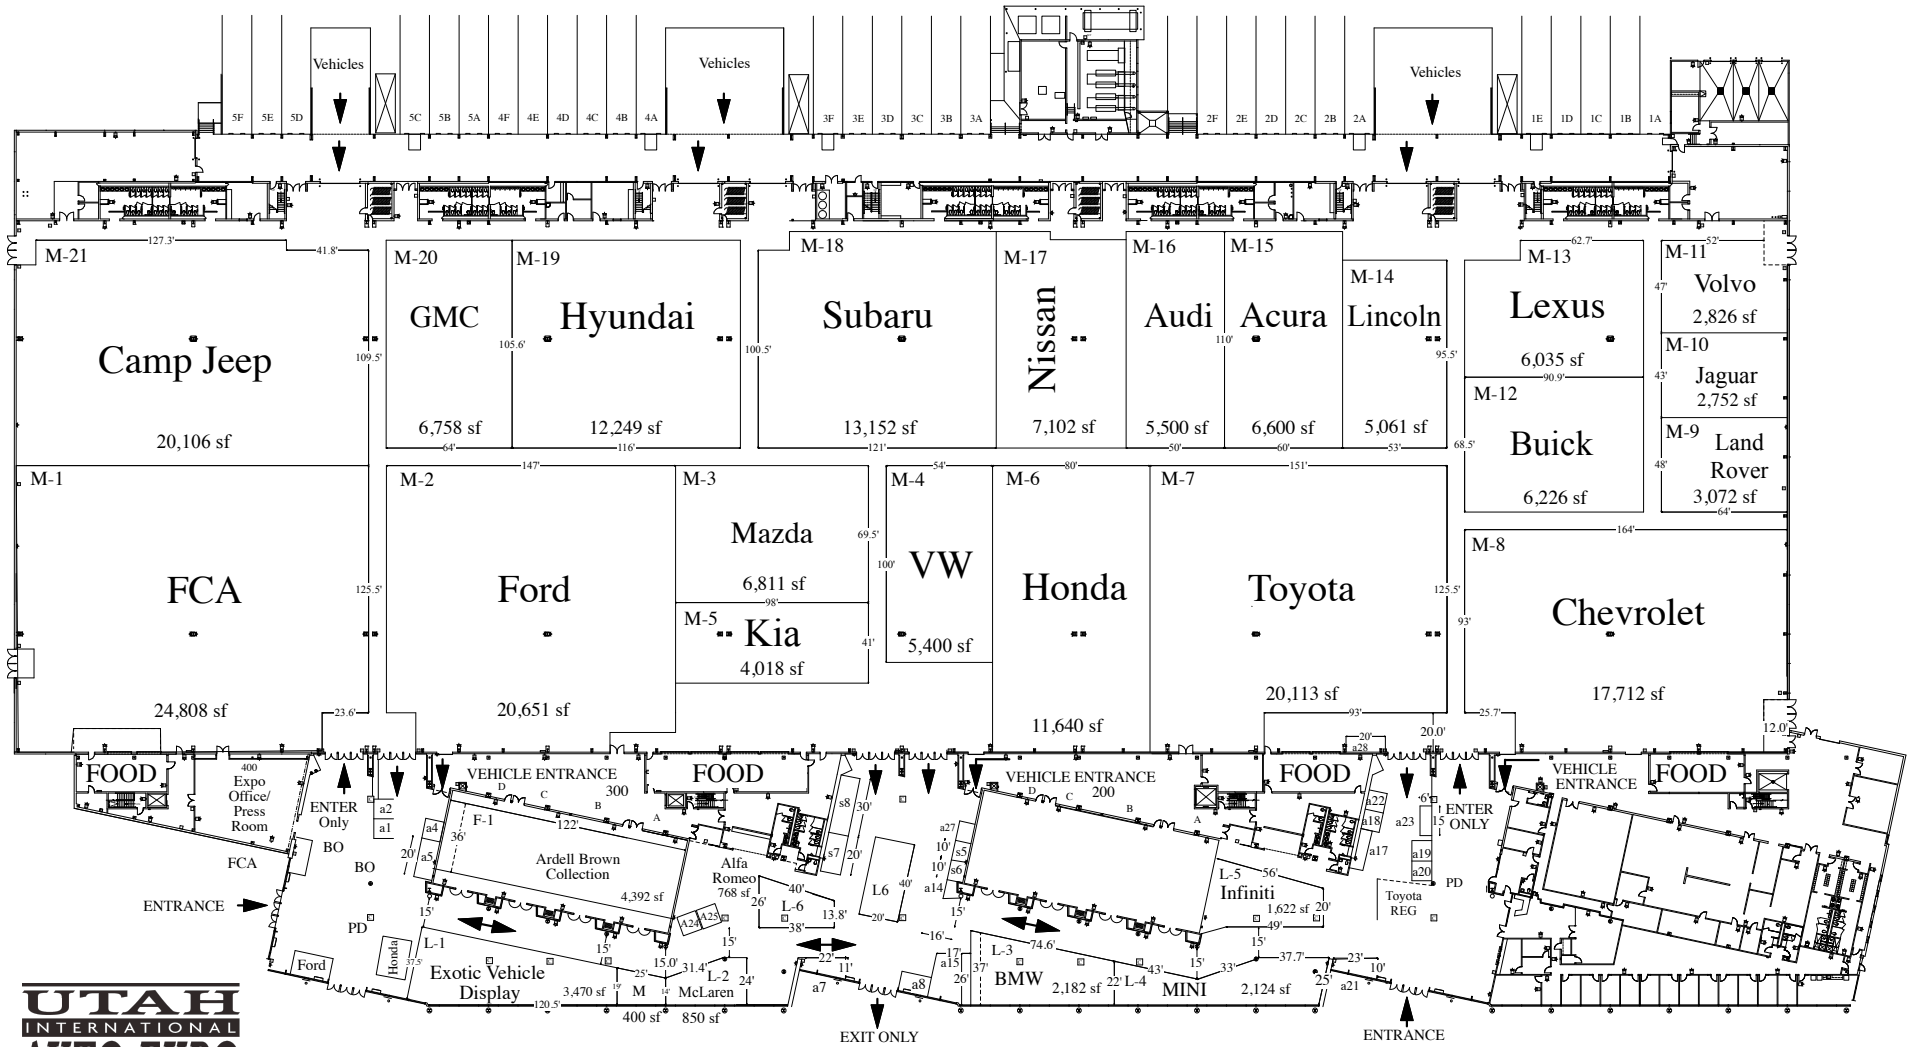

Exhibitor Parking

January 18-21, 2019
Mountain America Expo Center
Sandy, Utah

Free Public Parking Lot

Door Widths
The doors that lead into meeting rooms 200 and 300 from the service areas-
92.5" wide X 95" high
The double doors that lead to the concourse from the service areas-
86.5" wide X 95" high
The rollup doors that lead from the exhibit halls to the service areas-
86.5" wide X 108" high

Display
Height Max
M Spaces 24'-0"
L Spaces Angled Ceiling
Contact Event Services
for Ceiling Diagram

Exhibit
Setbacks
on aisles 1'-0"
on exhibits
2'-0"
on walls 4'-0"

Design Date: Sept. 27, 2018