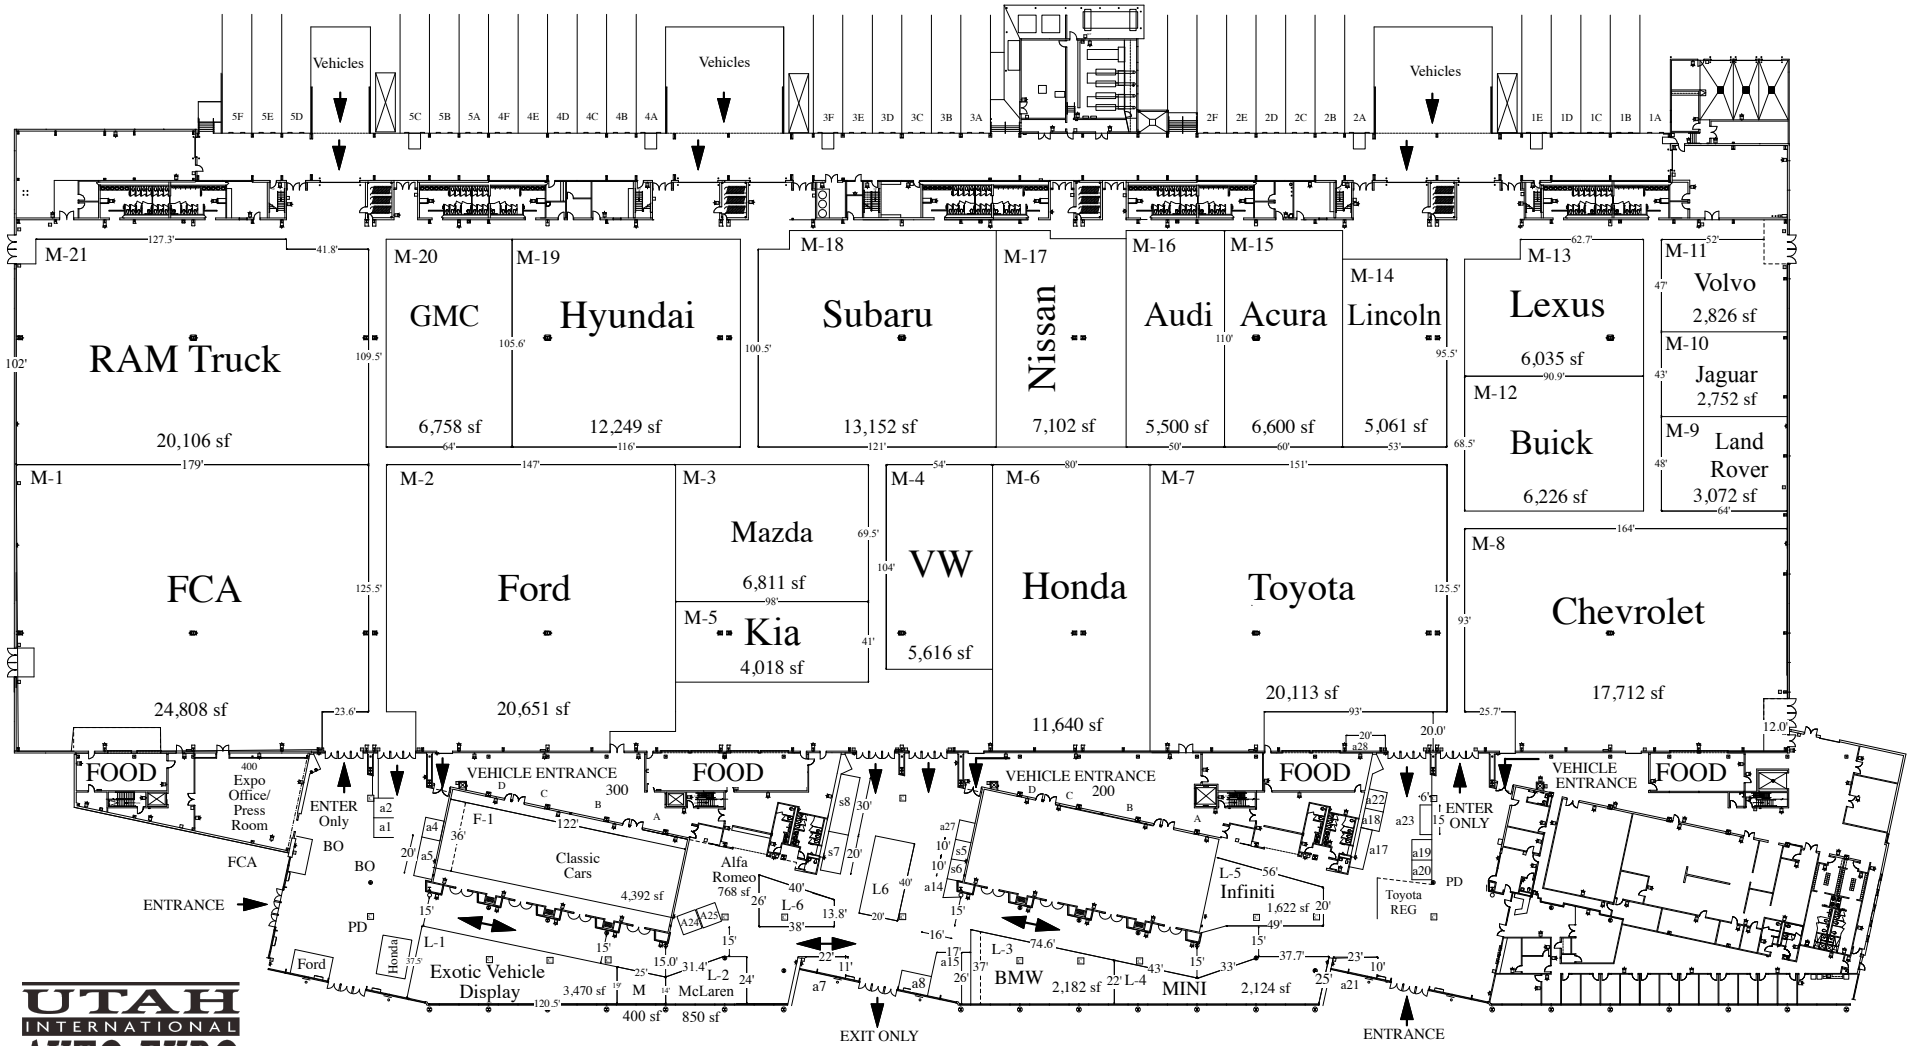

Exhibitor Parking

January 18-21, 2019
Mountain America Expo Center
Sandy, Utah

Free Public Parking Lot

Door Widths
The doors that lead into meeting rooms 200 and 300 from the service areas-
92.5" wide X 95" high
The double doors that lead to the concourse from the service areas-
86.5" wide X 95" high
The rollup doors that lead from the exhibit halls to the service areas-
86.5" wide X 108" high

Display
Height Max
M Spaces 24'-0"
L Spaces Angled Ceiling
Contact Event Services
for Ceiling Diagram

Exhibit
Setbacks
on aisles 1'-0"
on exhibits
2'-0"
on walls 4'-0"

Design Date: Oct. 25, 2018