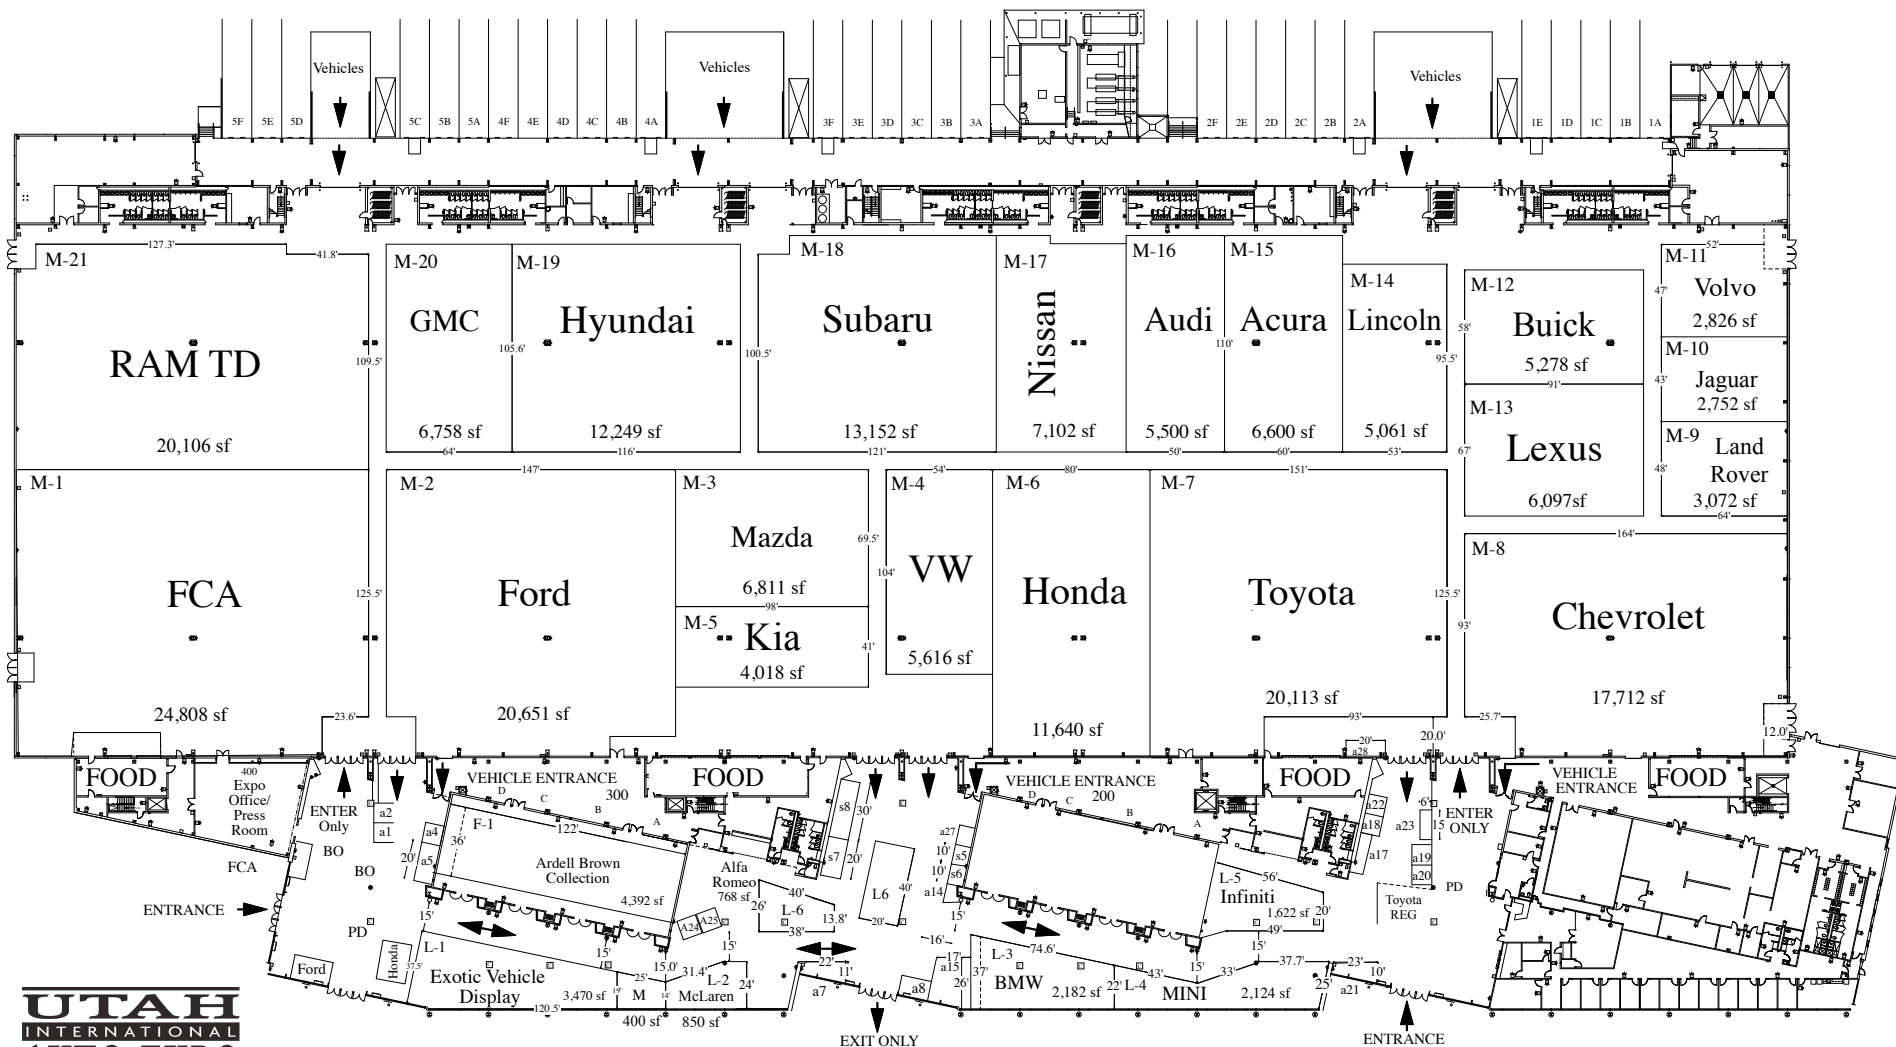

Exhibitor Parking

January 18-21, 2019
 Mountain America Expo Center
 Sandy, Utah

Free Public Parking Lot

Door Widths
 The doors that lead into meeting rooms 200 and 300 from the service areas-
 92.5" wide X 95" high
 The double doors that lead to the concourse from the service areas-
 86.5" wide X 95" high
 The rollup doors that lead from the exhibit halls to the service areas-
 86.5" wide X 108" high

Display Height Max

M Spaces 24'-0"
 L Spaces Angled Ceiling
 Contact Event Services
 for Ceiling Diagram

Exhibit Setbacks

on aisles 1'-0"
 on exhibits
 2'-0"
 on walls 4'-0"

Design Date: Nov. 14, 2018