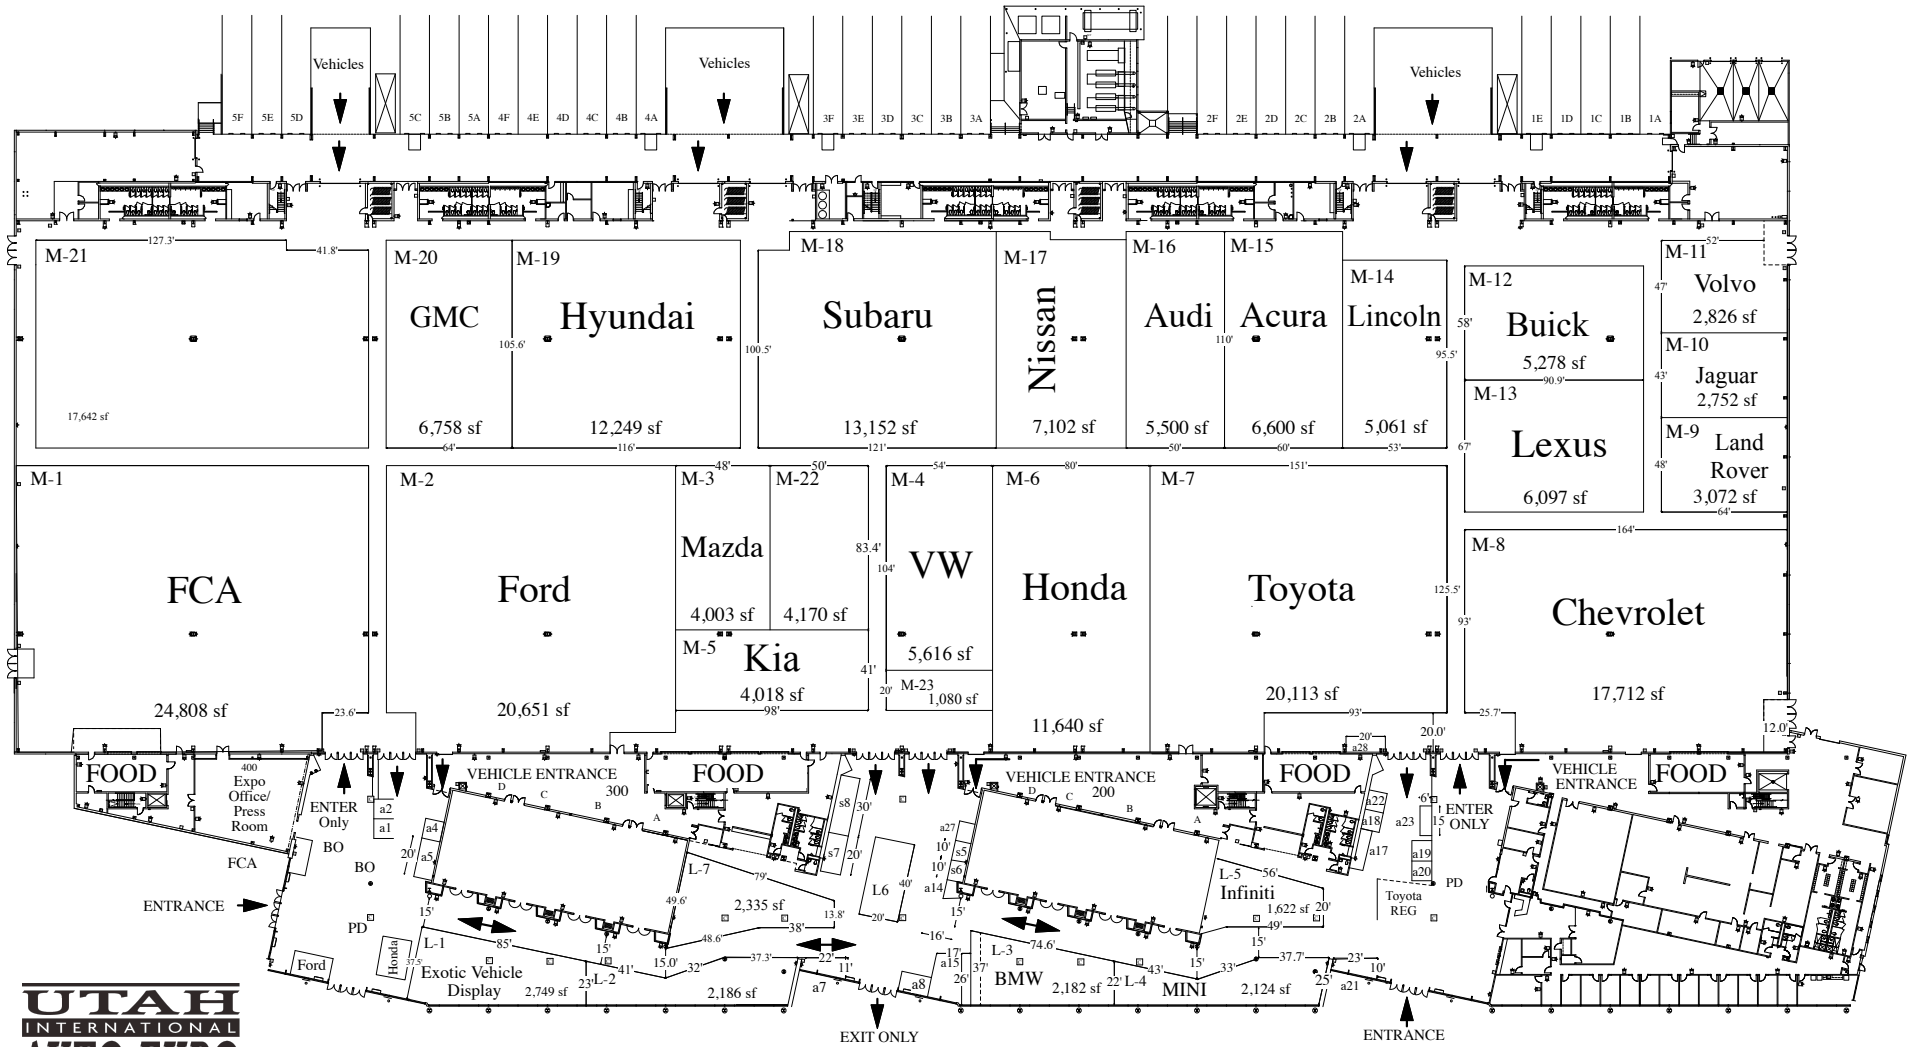

Exhibitor Parking

January 18-21, 2019
Mountain America Expo Center
Sandy, Utah

Free Public Parking Lot

Door Widths
The doors that lead into meeting rooms 200 and 300 from the service areas-
92.5" wide X 95" high
The double doors that lead to the concourse from the service areas-
86.5" wide X 95" high
The rollup doors that lead from the exhibit halls to the service areas-
86.5" wide X 108" high

Display
Height Max
M Spaces 24'-0"
L Spaces Angled Ceiling
Contact Event Services
for Ceiling Diagram

Exhibit
Setbacks
on aisles 1'-0"
on exhibits
2'-0"
on walls 4'-0"

Design Date: Dec. 11, 2018