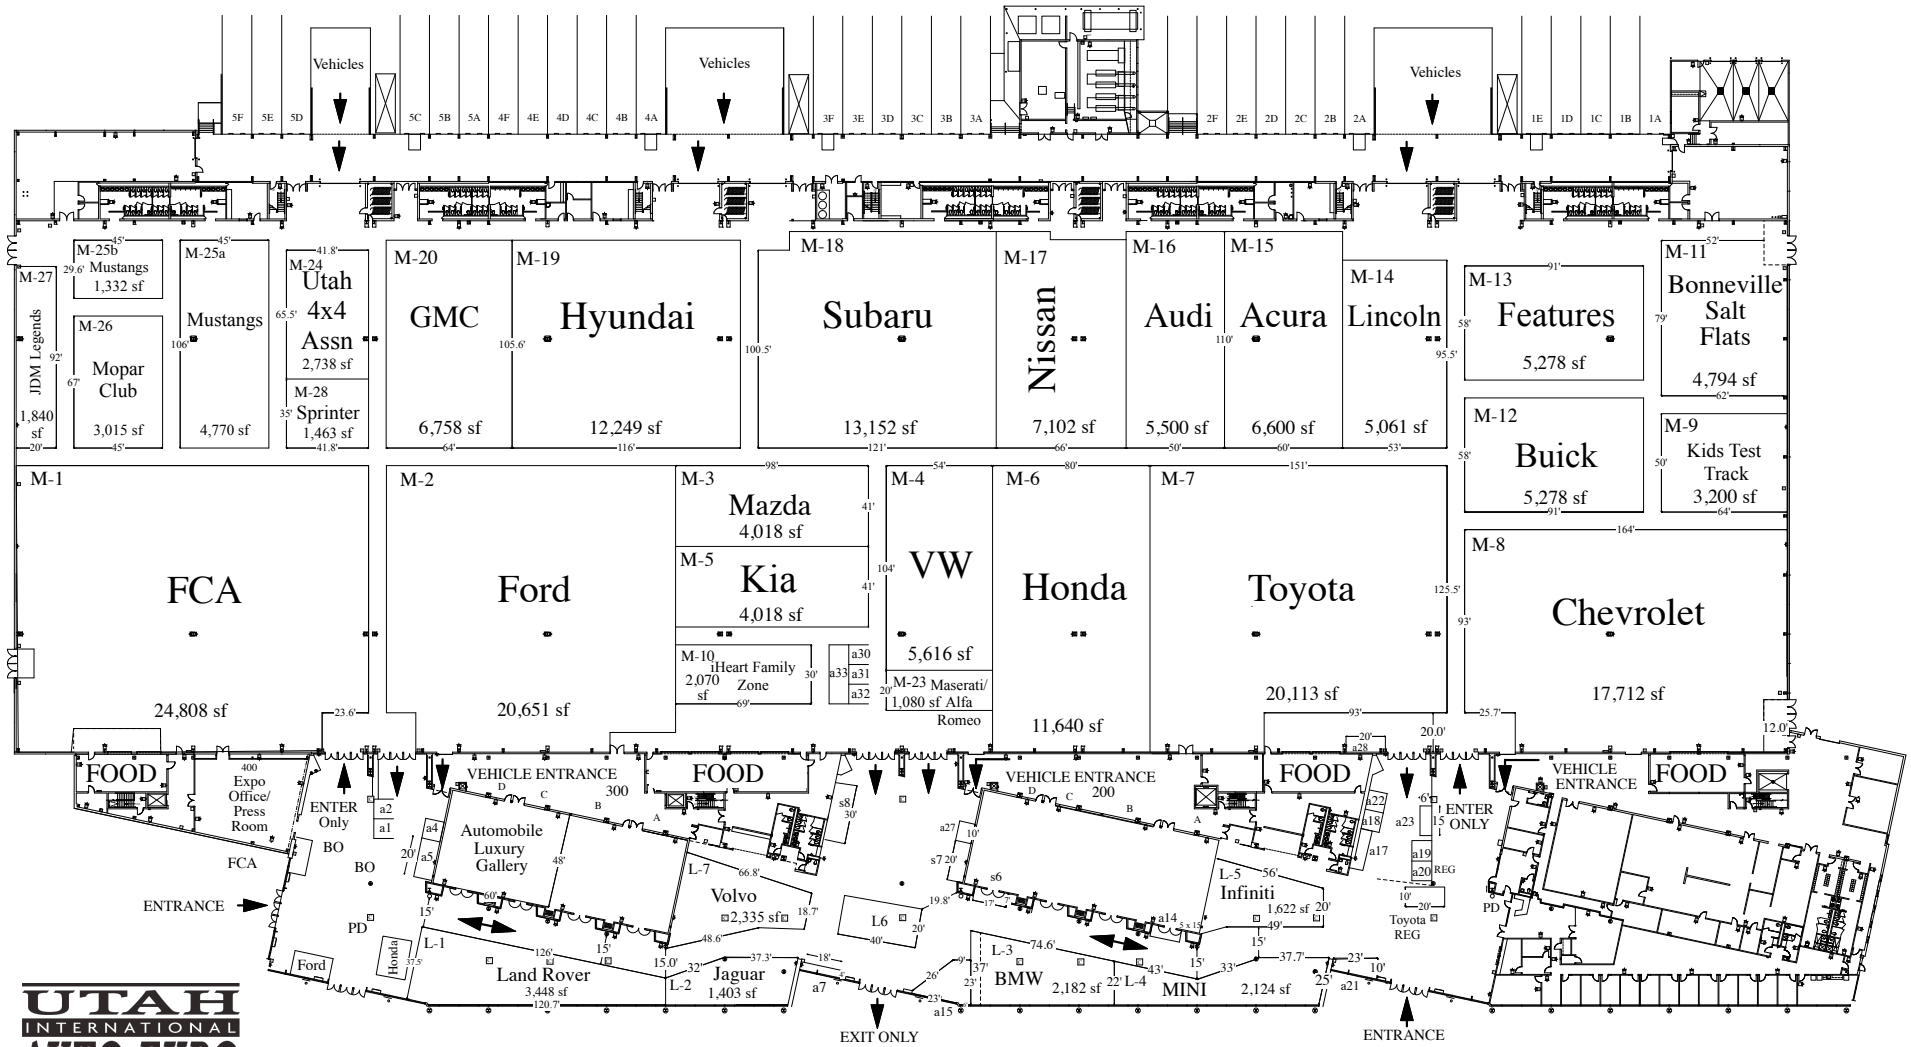

Exhibitor Parking

January 17-20, 2020
Mountain America Expo Center
Sandy, Utah

Free Public Parking Lot

Door Widths
The doors that lead into meeting rooms 200 and 300 from the service areas-
92.5" wide X 95" high
The double doors that lead to the concourse from the service areas-
86.5" wide X 95" high
The rollup doors that lead from the exhibit halls to the service areas-
86.5" wide X 108" high

Display Height Max

M Spaces 24'-0"
L Spaces Angled Ceiling
Contact Event Services
for Ceiling Diagram

Exhibit Setbacks

on aisles 1'-0"
on exhibits
2'-0"
on walls 4'-0"

Design Date: Nov. 7, 2019