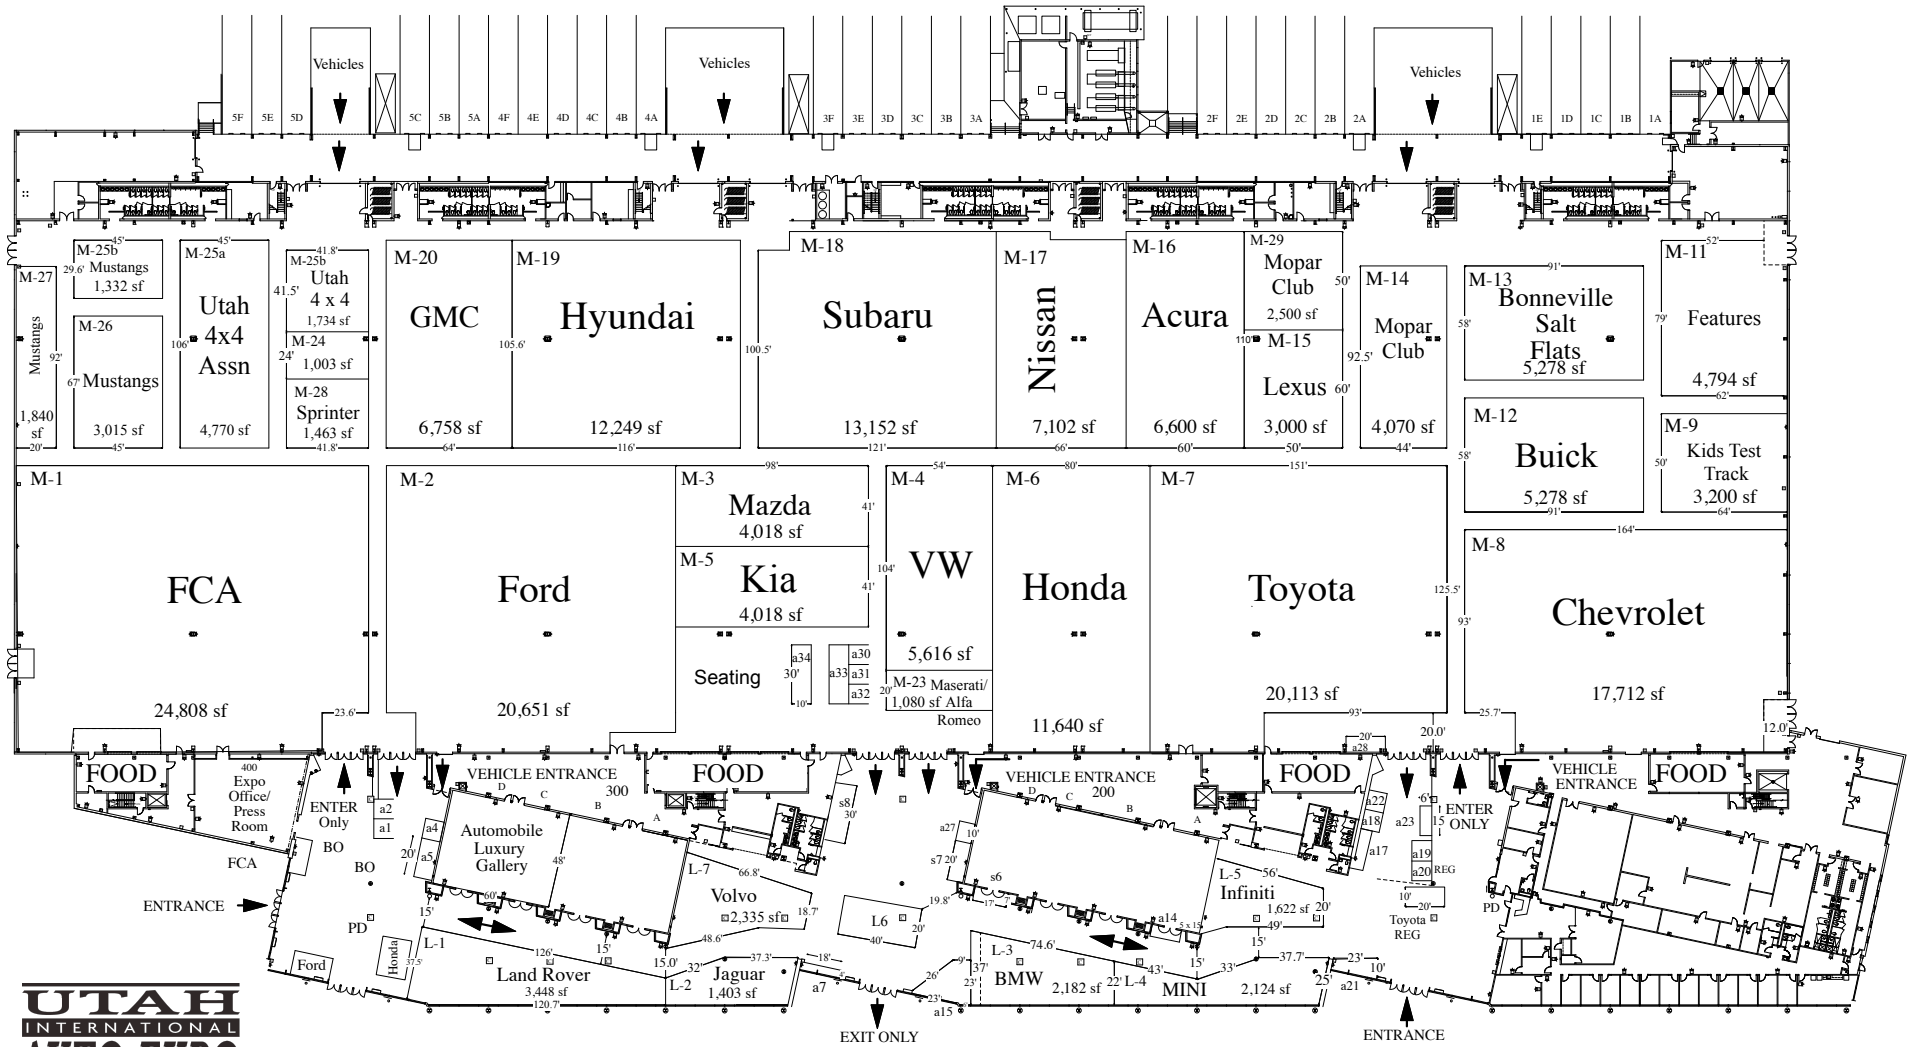

Exhibitor Parking

January 17-20, 2020
Mountain America Expo Center
Sandy, Utah

Free Public Parking Lot

Door Widths
The doors that lead into meeting rooms 200 and 300 from the service areas-
92.5" wide X 95" high
The double doors that lead to the concourse from the service areas-
86.5" wide X 95" high
The rollup doors that lead from the exhibit halls to the service areas-
86.5" wide X 108" high

Display
Height Max
M Spaces 24'-0"
L Spaces Angled Ceiling
Contact Event Services
for Ceiling Diagram

Exhibit
Setbacks
on aisles 1'-0"
on exhibits
2'-0"
on walls 4'-0"

Design Date: Jan. 6, 2020