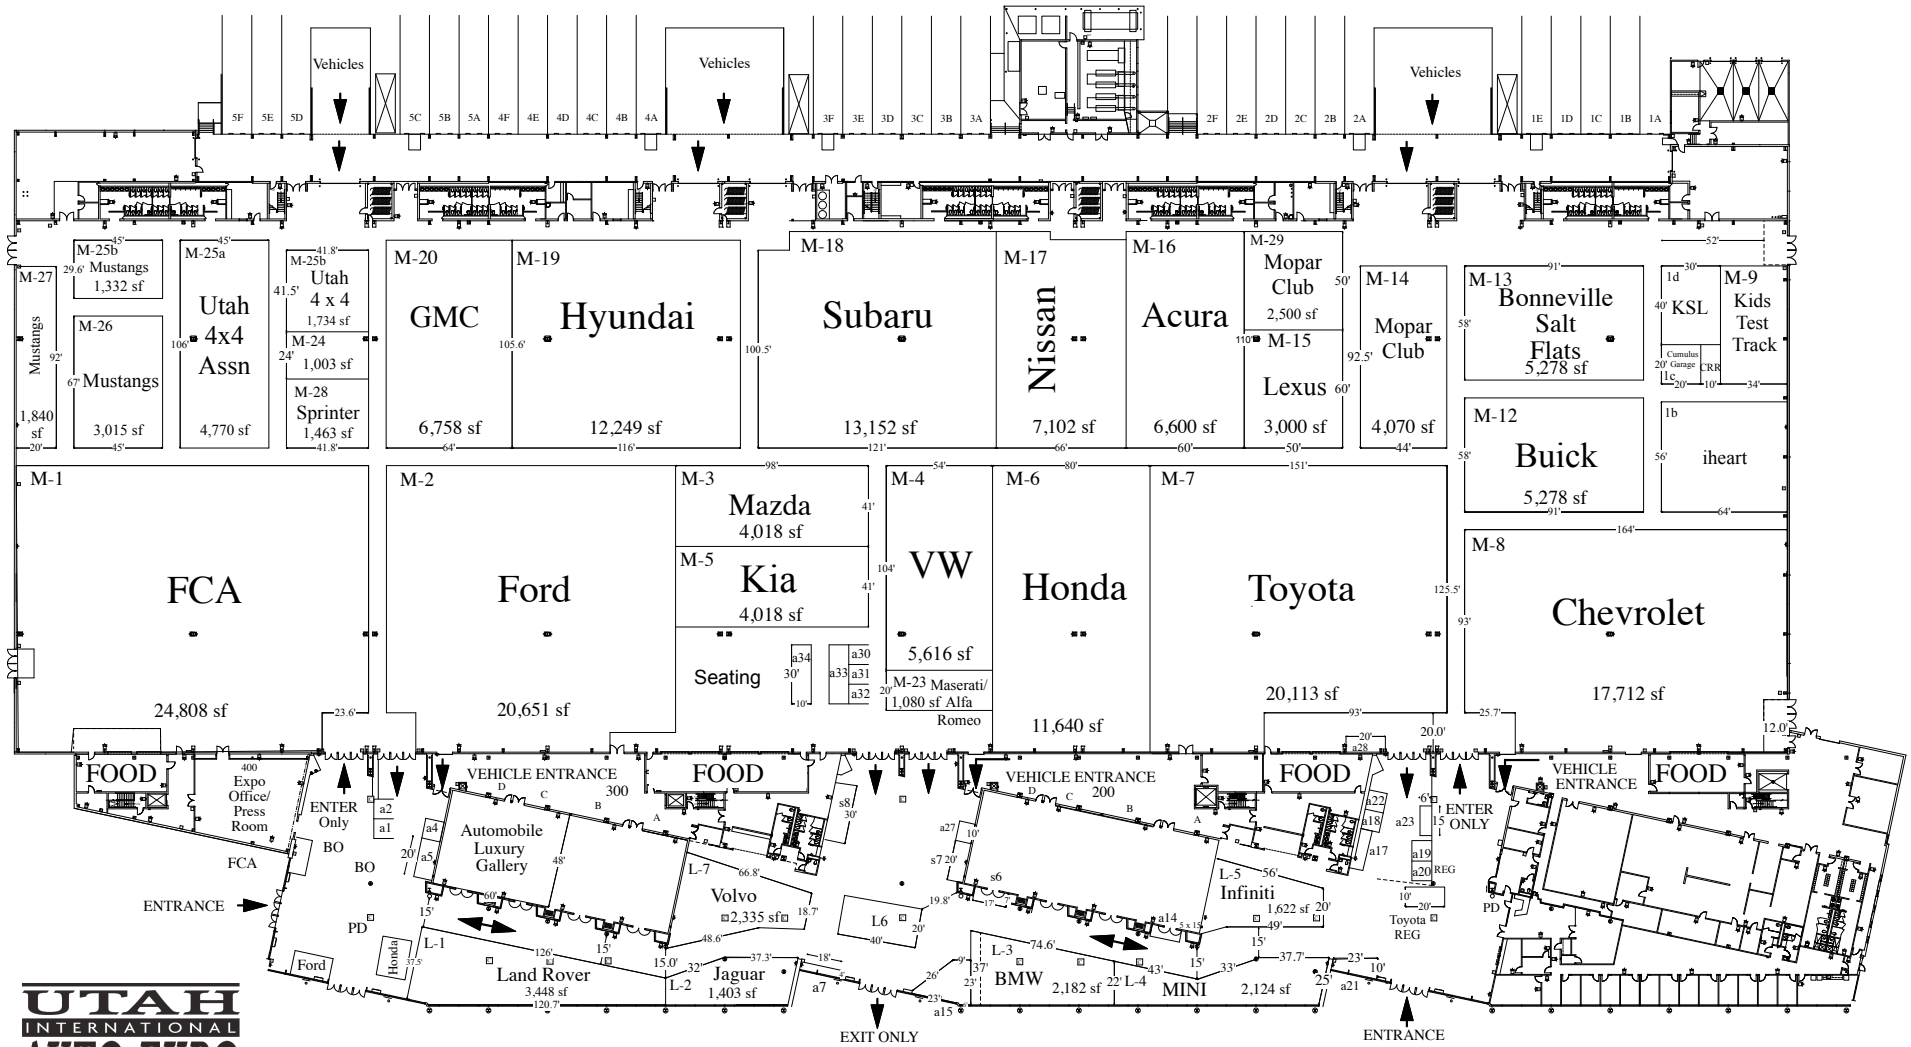

Exhibitor Parking

January 15-18, 2021  
Mountain America Expo Center  
Sandy, Utah

Free Public Parking Lot

Door Widths  
The doors that lead into meeting rooms 200 and 300 from the service areas-  
92.5" wide X 95" high  
The double doors that lead to the concourse from the service areas-  
86.5" wide X 95" high  
The rollup doors that lead from the exhibit halls to the service areas-  
86.5" wide X 108" high

Display  
Height Max

M Spaces 24'-0"  
L Spaces Angled Ceiling  
Contact Event Services  
for Ceiling Diagram

Exhibit  
Setbacks

on aisles 1'-0"  
on exhibits  
2'-0"  
on walls 4'-0"

Design Date: June 15, 2020