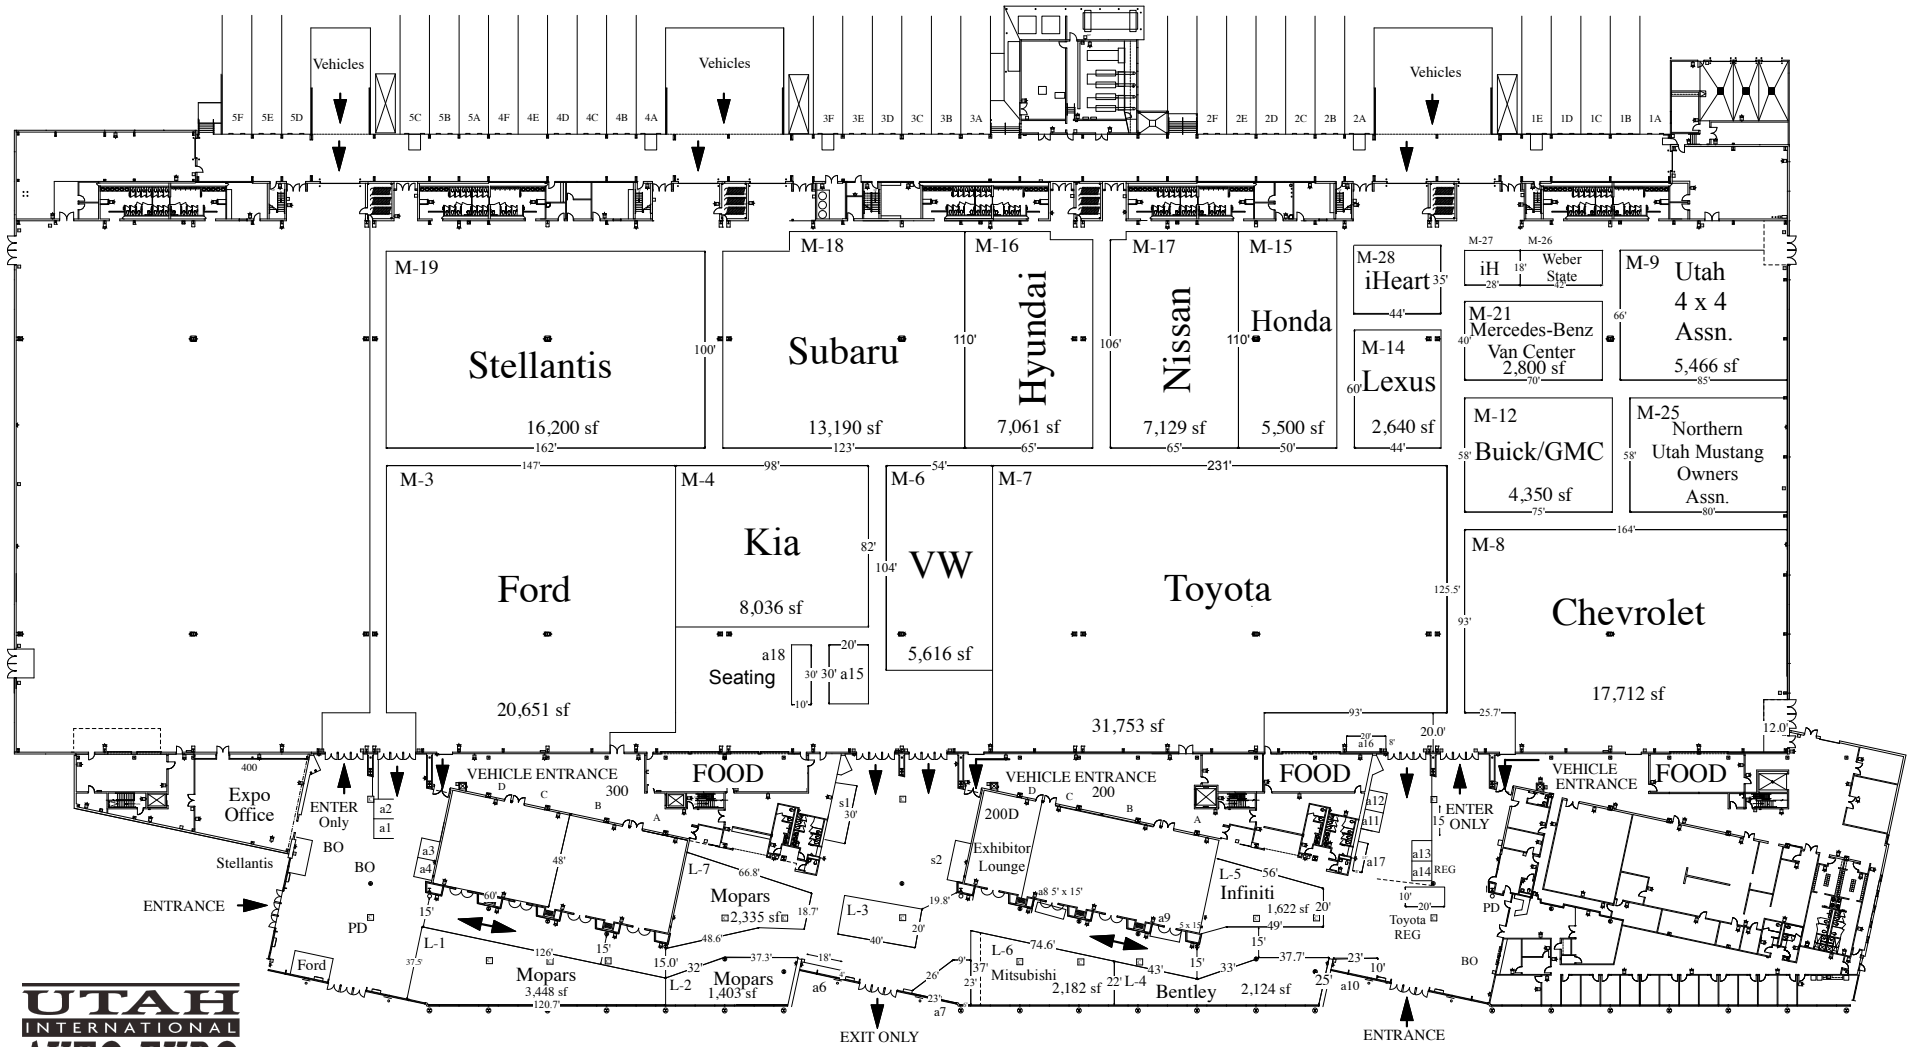

Exhibitor Parking

January 14-17, 2022
 Mountain America Expo Center
 Sandy, Utah

Free Public Parking Lot

Door Widths
 The doors that lead into meeting rooms 200 and 300 from the service areas-
 92.5" wide X 95" high

The double doors that lead to the concourse from the service areas-
 86.5" wide X 95" high

The rollup doors that lead from the exhibit halls to the service areas-
 86.5" wide X 108" high

Display Height Max

M Spaces 24'-0"
 L Spaces Angled Ceiling
 Contact Event Services
 for Ceiling Diagram

Exhibit Setbacks

on aisles 1'-0"
 on exhibits
 2'-0"
 on walls 4'-0"

Design Date: Jan. 6, 2022