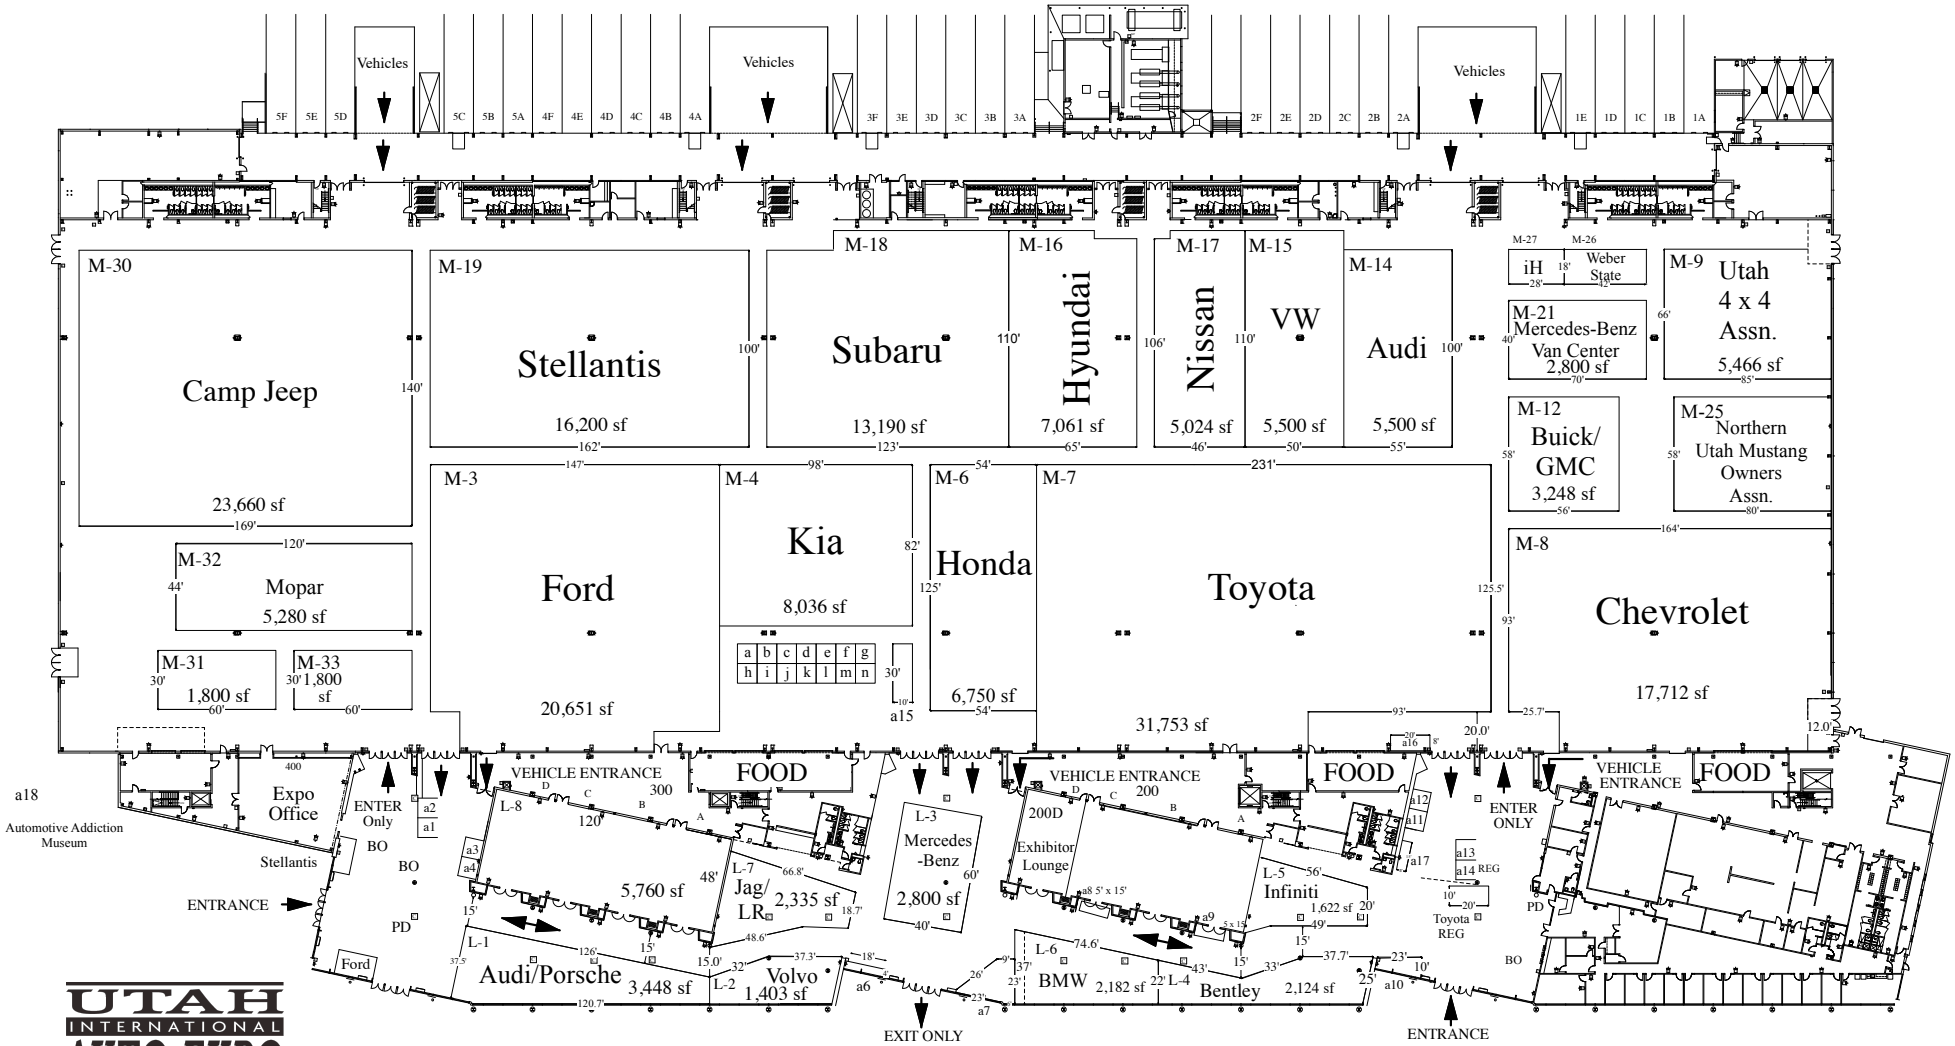

Exhibitor Parking

January 13-16, 2023
 Mountain America Expo Center
 Sandy, Utah

Free Public Parking Lot

Door Widths
 The doors that lead into meeting rooms 200 and 300 from the service areas-
 92.5" wide X 95" high
 The double doors that lead to the concourse from the service areas-
 86.5" wide X 95" high
 The rollup doors that lead from the exhibit halls to the service areas-
 86.5" wide X 108" high

Display
 Height Max

M Spaces 24'-0"
 L Spaces Angled Ceiling
 Contact Event Services
 for Ceiling Diagram

Exhibit
 Setbacks

on aisles 1'-0"
 on exhibits
 2'-0"
 on walls 4'-0"

Design Date: Nov. 17, 2022