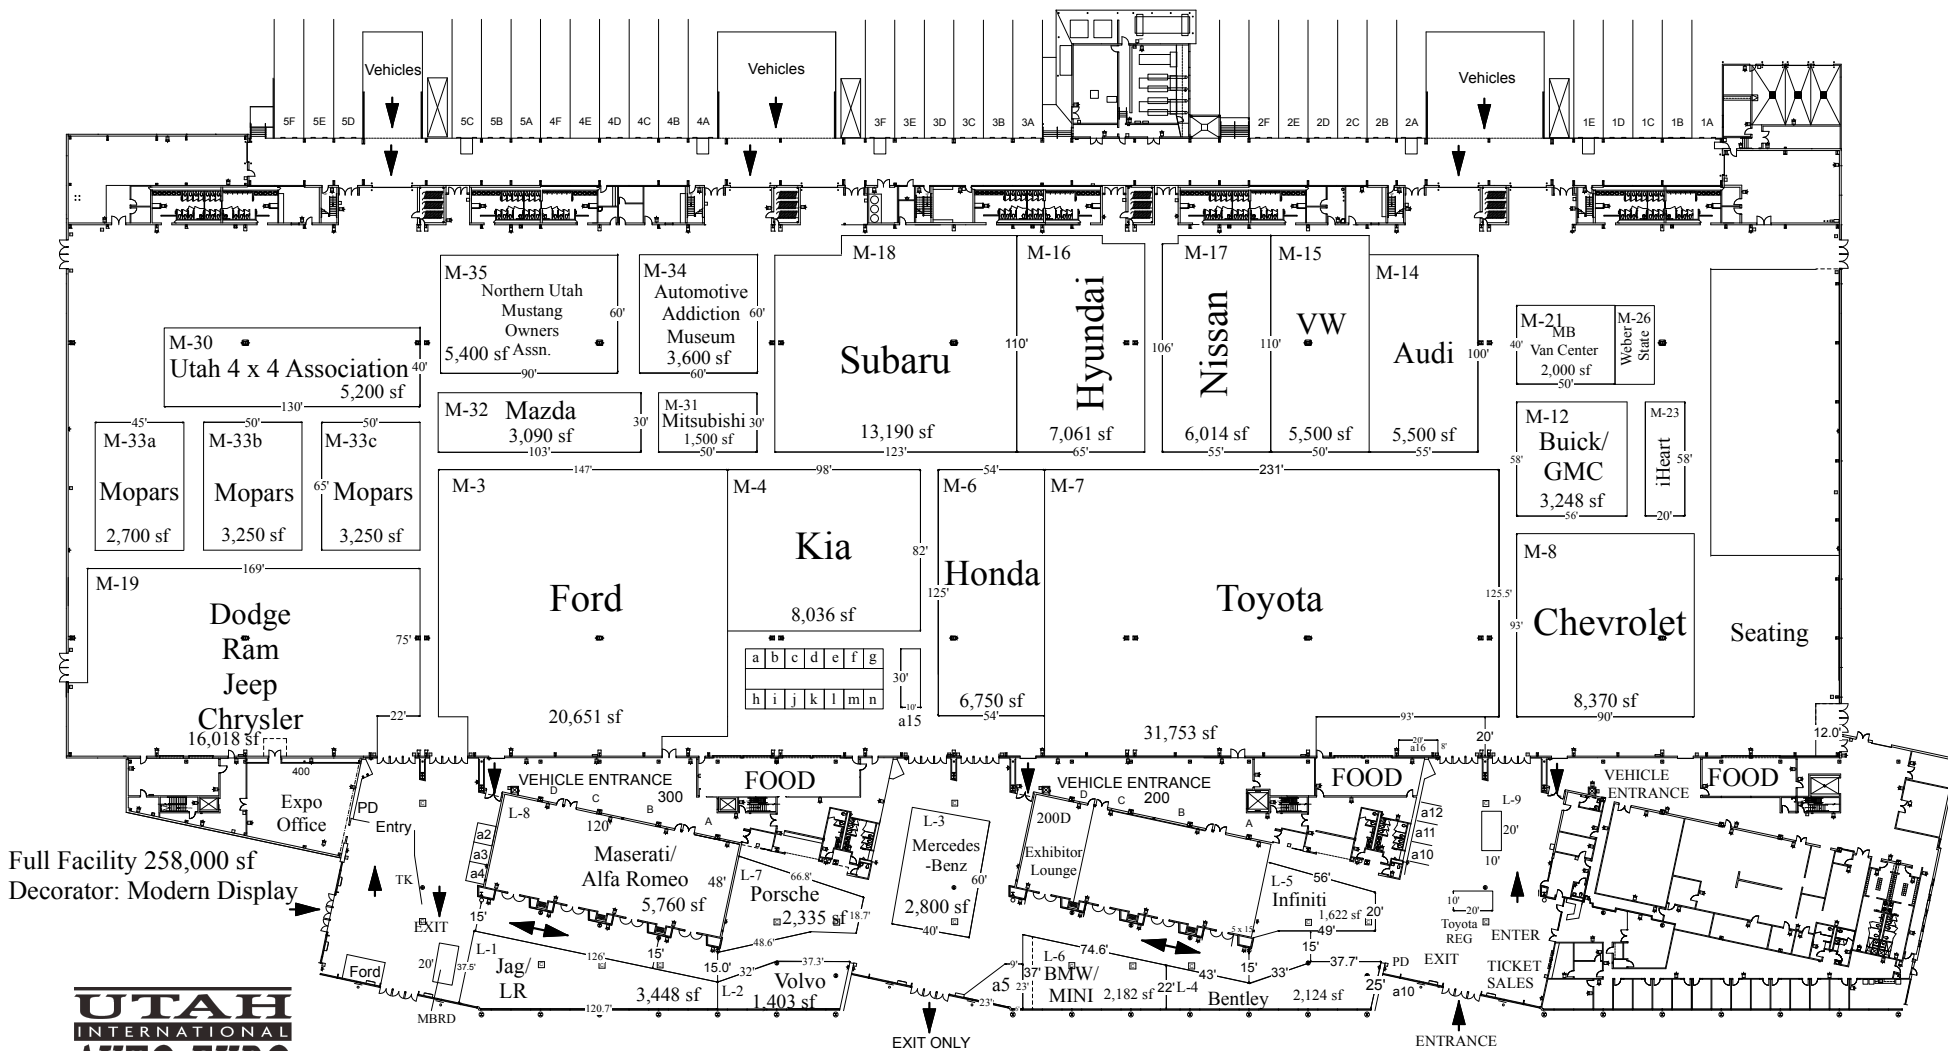

# Exhibitor Parking

Full Facility 258,000 sf  
Decorator: Modern Display

January 13-16, 2023  
Mountain America Expo Center  
Sandy, Utah

## Free Public Parking Lot

Door Widths  
The doors that lead into meeting rooms 200 and 300 from the service areas- 92.5" wide X 95" high

The double doors that lead to the concourse from the service areas- 86.5" wide X 95" high

The rollup doors that lead from the exhibit halls to the service areas- 86.5" wide X 108" high

Aisles are 11' wide (9' aisle carpet + 1' set back within each display)

## Exhibit Setbacks

on aisles 1'-0"  
on exhibits 2'-0"  
on walls 4'-0"

Design Date: Jan. 3, 2023