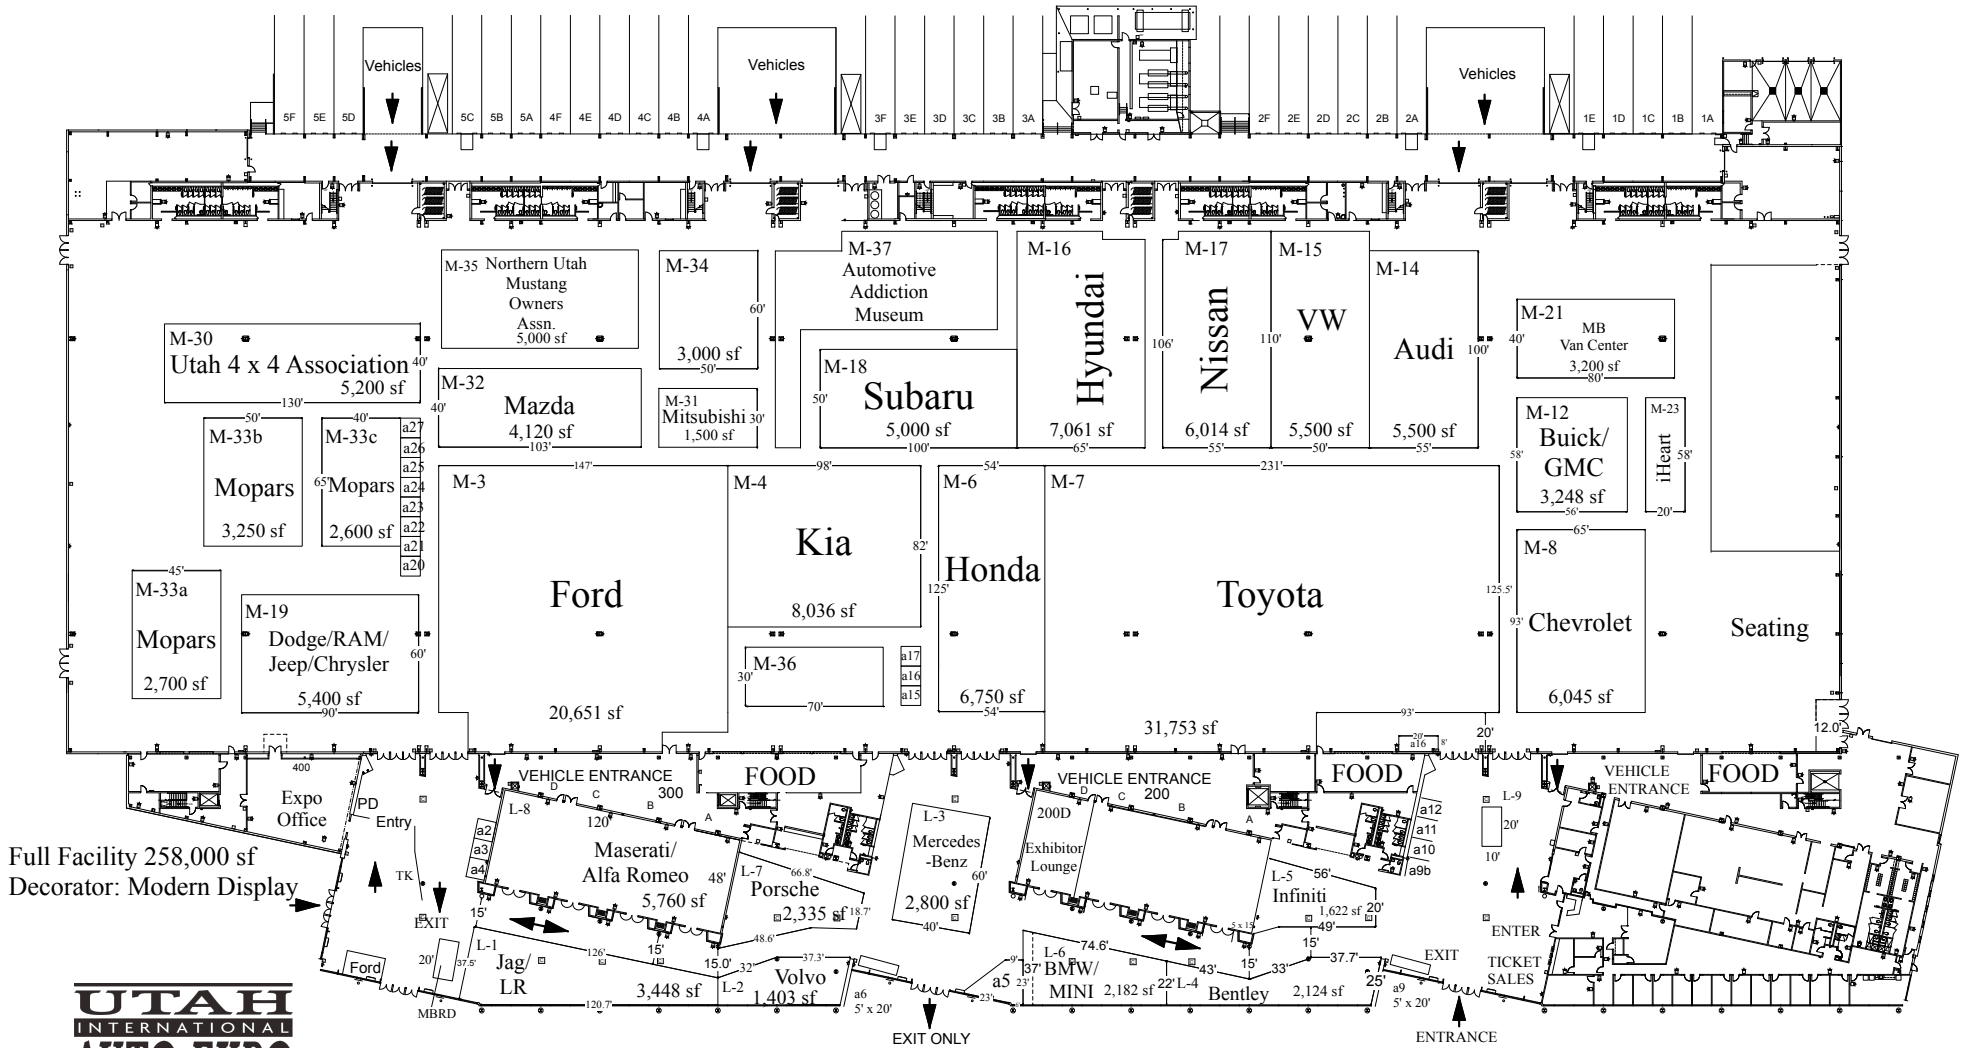

Exhibitor Parking

Full Facility 258,000 sf
Decorator: Modern Display

January 12-15, 2024
Mountain America Expo Center
Sandy, Utah

Free Public Parking Lot

Door Widths
The doors that lead into meeting rooms 200 and 300 from the service areas-
92.5" wide X 95" high

The double doors that lead to the concourse from the service areas-
86.5" wide X 95" high

The rollup doors that lead from the exhibit halls to the service areas-
86.5" wide X 108" high

Aisles are 11' wide (9' aisle carpet + 1' set back within each display)

Display Height Max

M Spaces 24'-0"
L Spaces Angled Ceiling
Contact Show Mgmt.
for Ceiling Diagram

Exhibit Setbacks

on aisles 1'-0"
on exhibits
2'-0"
on walls 4'-0"

Design Date: Jan. 4, 2024