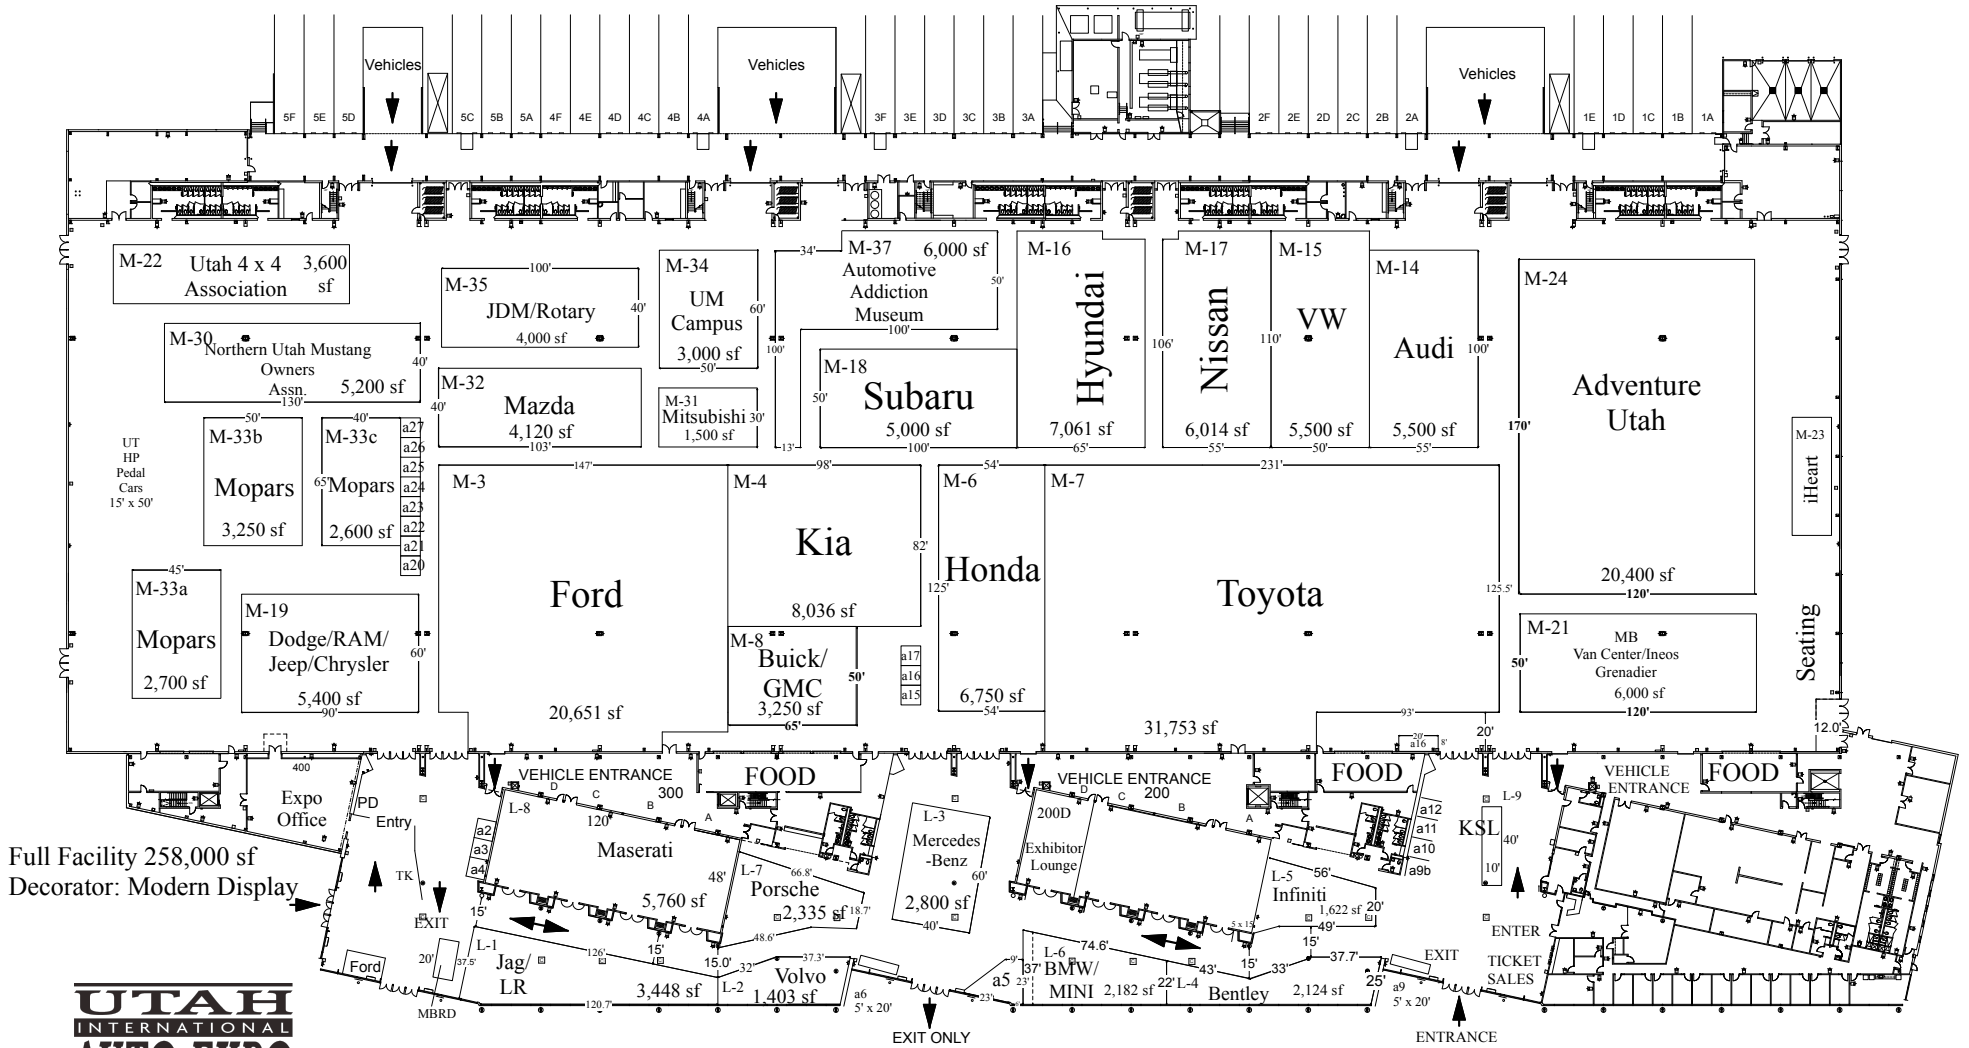

Exhibitor Parking

Full Facility 258,000 sf
Decorator: Modern Display

January 17-20, 2025
Mountain America Expo Center
Sandy, Utah

Free Public Parking Lot

Door Widths
The doors that lead into meeting rooms 200 and 300 from the service areas-
92.5" wide X 95" high

The double doors that lead to the concourse from the service areas-
86.5" wide X 95" high

The rollup doors that lead from the exhibit halls to the service areas-
86.5" wide X 108" high

Aisles are 11' wide (9' aisle carpet + 1' set back within each display)

Display
Height Max
M Spaces 24'-0"
L Spaces Angled Ceiling
Contact Show Mgmt.
for Ceiling Diagram

Exhibit
Setbacks
on aisles 1'-0"
on exhibits
2'-0"
on walls 4'-0"

Design Date: Nov. 6, 2024